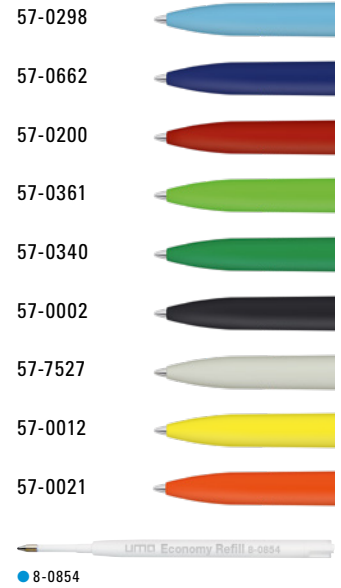

0-2210 F GUM (● 8-0854)