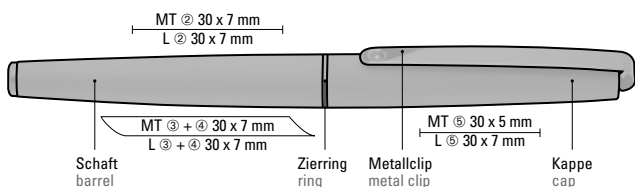

0-8370: Metall-Drehkugelschreiber mit Softdrehmechanik und glänzendem Gehäuse. Langer flexibler Metallclip, Zierring und Spitze glanzverchromt.

0-8372 R: Metall-Rollerball mit glänzendem Gehäuse. Langer flexibler Metallclip, Zierring und Stopfen glanzverchromt. Griffzone gerillt glanzverchromt.

0-8370 M: Metall-Drehkugelschreiber mit Softdrehmechanik und matt lackiertem Gehäuse. Langer flexibler Metallclip, Zierring und Spitze schwarz glänzend.

0-8372 MR: Metall-Rollerball mit matt lackiertem Gehäuse. Langer flexibler Metallclip, Zierring und Stopfen schwarz glänzend. Griffzone gerillt schwarz glänzend.

0-8370: Metal twist ballpoint pen with soft twist mechanism, glossy housing. Long, flexible metal clip, ring and tip chrome plated.

0-8372 R: Metal rollerball with glossy housing. Long, flexible metal clip, ring and plug chrome plated. Ribbed grip zone chrome plated.

0-8370 M: Metal twist ballpoint pen with soft twist mechanism, matt lacquered housing. Long, flexible metal clip, ring and tip glossy black.

0-8372 MR: Metal rollerball with matt lacquered housing. Long, flexible metal clip, ring and plug glossy black. Ribbed grip zone glossy black.

Werbeschlüssel

Schaft MT/L,
Kappe MT/L

Advertising code

barrel MT/L,
cap MT/L