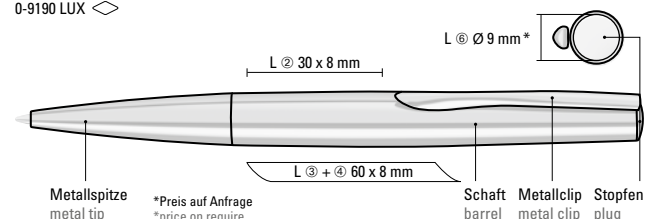

0-9190 LUX (● 8-0888)

53-00G0

0-9190 C (● 8-0888)

53-CAR2

53-CAR4

53-CAR3

● 8-0888

Holzvariante/wooden version
ELEGANCE WOOD
Seite/page 90-91

0-9190 LUX: Metall-Drehkugelschreiber mit 18 ct vergoldetem Gehäuse, gefederter Metallclip, schwere Metallspitze und Softdrehmechanik.

0-9190 C: Metall-Drehkugelschreiber mit Schaft aus Carbonfaser in schwarz oder silber, gefederter Metallclip und schwere Metallspitze glanzverchromt bzw. Schaft aus Carbonfaser in schwarz, Metallclip und schwere Metallspitze schwarz matt lackiert und Softdrehmechanik.

Werbeschlüssel 0-9190 LUX
Schaft L, Stopfen L

Werbeschlüssel 0-9190 C
Schaft MS, Stopfen L

0-9190 LUX: Metal twist ballpoint pen with 18 ct gold plated housing, spring-mounted metal clip, heavy metal tip and soft twist mechanism.

0-9190 C: Metal twist ballpoint pen with carbon fibre barrel in black or silver, spring-mounted metal clip and glossy chrome plated tip or black carbon fibre barrel, spring-mounted metal clip and metal tip in black matt and soft twist mechanism.

Advertising code 0-9190 LUX
barrel L, plug L

Advertising code 0-9190 C
barrel MS, plug L

0-9190 LUX ◊