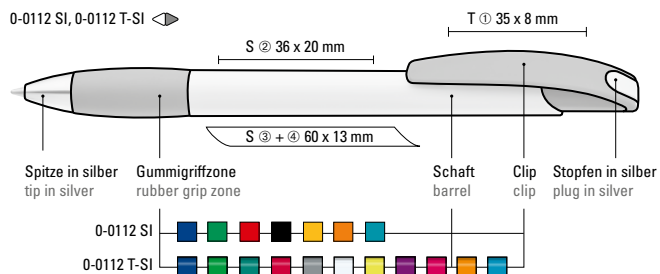

0-0112 T-SI (● 8-0866)

Mix n' Match: Ab 2.000 Stück kann das Modell farblich kombiniert werden.

0-0112 SI: Druckkugelschreiber mit gedeckt glänzendem Gehäuse in weiß, farbiger Gummigriffzone und Clipdrücker. Drückerstopfen und Spitze in silber glänzend.

0-0112 T-SI: Druckkugelschreiber mit transparent glänzendem Gehäuse, Gummigriffzone und Clipdrücker. Drückerstopfen und Spitze silber glänzend.

Werbeschlüssel

Schaft S ○, Clip T

Mix n' Match: From 2,000 pieces, you can choose any colour combination.

0-0112 SI: Retractable ballpoint pen with opaque glossy housing in white, coloured rubber grip zone and clip button. Plug and tip silver glossy.

0-0112 T-SI: Retractable ballpoint pen with transparent glossy housing, rubber grip zone and clip button. Plug and tip silver glossy.

Advertising code

barrel S ○, clip T