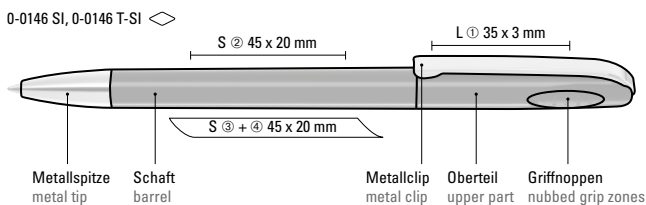

1. **0-0146 SI** (● 8-0855)
- 50-0002
  - 50-0001
  - 8-0855
3. **0-0146 T-SI** (● 8-0856)
- 50-2925
  - 50-0072
  - 50-1795
  - 50-2271
  - 50-0356
  - 50-0405
  - 50-0003
  - 50-0396
  - 50-0214
  - 50-2077
  - 50-0130
  - 50-1585
  - 8-0856

0-0146 SI: Drehkugelschreiber mit glänzend gedecktem Gehäuse, schwerer Metallspitze und Metallclip. Griffnoppen in der Kappe unterstützen den komfortablen Drehmechanismus.

0-0146 T-SI: Drehkugelschreiber mit glänzend transparentem Gehäuse, schwerer Metallspitze und Metallclip. Griffnoppen in der Kappe unterstützen den komfortablen Drehmechanismus.

Preis/Stück 0-0146 SI 0,66 €
Preis/Stück 0-0146 T-SI 0,66 €
Menge 1.000 Stück
Werbeschlüssel Schaft S, Clip L

0-0146 SI: Twist ballpoint pen with opaque glossy housing, heavy metal tip and metal clip. A nubbed grip zone on the cap supports the comfortable twisting mechanism.

0-0146 T-SI: Twist ballpoint pen with transparent glossy housing, heavy metal tip and metal clip. A nubbed grip zone on the cap supports the comfortable twisting mechanism.

Price/piece 0-0146 SI 0.66 €
Price/piece 0-0146 T-SI 0.66 €
Quantity 1,000 pieces
Advertising code barrel S, clip L