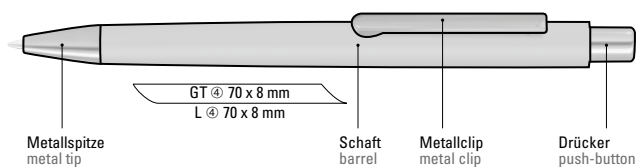

0-9540 GUM ◊

0-9540 GUM: Metall-Druckkugelschreiber mit ellipsenförmigem Softtouch-Gehäuse. Metallclip, Metallspitze und ellipsenförmiger Drücker GUN metallic.
Werbeschlüssel

0-9540 GUM: Metal retractable ballpoint pen with elliptical softtouch housing. Metal clip, metal tip and elliptical push-button gun metallic.

Schaft GT/L

Advertising code

barrel GT/L