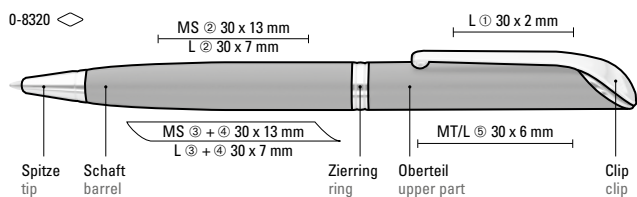

0-8320: Metall-Drehkugelschreiber mit matter Oberfläche. Metallbeschlagteile glanzverchromt.

0-8322 R: Metall-Rollerball mit matter Oberfläche. Metallbeschlagteile glanzverchromt.

Werbeschlüssel 0-8320 Schaft MS/L, Clip L, Oberteil MT/L

Werbeschlüssel 0-8322 R Schaft MT/L, Clip L, Kappe MT/L

0-8320: Metal twist ballpoint pen with matt housing. Metal fittings chrome plated.

0-8322 R: Metal rollerball with matt housing. Metal fittings chrome plated.

Advertising code 0-8320 barrel MS/L, clip L, upper part MT/L

Advertising code 0-8322 R barrel MT/L, clip L, cap MT/L