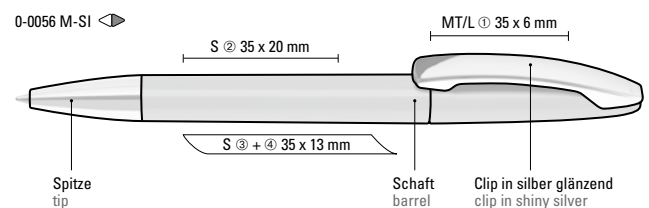

Mix n' Match: Ab 2.000 Stück kann das Modell farblich kombiniert werden.

0-0056 SI: Drehkugelschreiber mit gedeckt glänzendem Gehäuse und Spitze glanzverchromt.

0-0056 M-SI: Drehkugelschreiber mit gedeckt glänzendem Gehäuse, Metallclip und Spitze glanzverchromt.

Preis/Stück 0-0056 SI	0,85 €
Menge	1.000 Stück
Werbeschlüssel	Schaft S, Clip T
Preis/Stück 0-0056 M-SI	1,19 €
Menge	1.000 Stück
Werbeschlüssel	Schaft S, Clip MT/L

Mix n' Match: From 2,000 pieces, you can choose any colour combination.

0-0056 SI: Twist ballpoint pen with opaque glossy housing and tip chrome plated.

0-0056 M-SI: Twist ballpoint pen with opaque glossy housing, metal clip and tip chrome plated.

Price/piece 0-0056 SI	0.85 €
Quantity	1,000 pieces
Advertising code	barrel S, clip T
Price/piece 0-0056 M-SI	1.19 €
Quantity	1,000 pieces
Advertising code	barrel S, clip MT/L