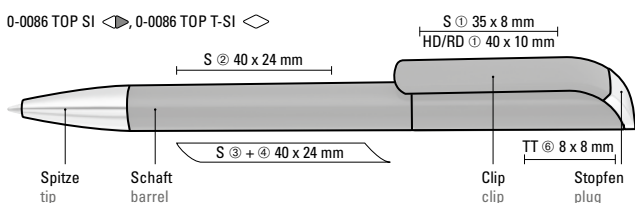

0-0086 TOP SI (● 8-0866)

0-0086 TOP T-SI (● 8-0866)

Mix n' Match: Ab 2.000 Stück kann das Modell farblich kombiniert werden.

0-0086 TOP SI: Drehkugelschreiber mit gedeckt glänzendem Gehäuse, Stopfen und Spitze glanzverchromt.

0-0086 TOP T-SI: Drehkugelschreiber mit transparent glänzendem Gehäuse, Stopfen und Spitze glanzverchromt.

Preis/Stück 0-0086 TOP SI 1,08 €
Preis/Stück 0-0086 TOP T-SI 1,08 €
Menge 1.000 Stück
Werbeschlüssel Schaft S,
Clip S/HD/RD, Stopfen TT

Mix n' Match: From 2,000 pieces, you can choose any colour combination.

0-0086 TOP SI: Twist ballpoint pen with opaque glossy housing, plug and tip chrome plated.

0-0086 TOP T-SI: Twist ballpoint pen with transparent glossy housing, plug and tip chrome plated.

Price/piece 0-0086 TOP SI 1.08 €
Price/piece 0-0086 TOP T-SI 1.08 €
Quantity 1,000 pieces
Advertising code barrel S,
clip S/HD/RD, plug TT