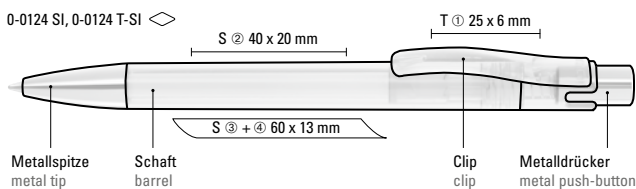

0-0124 SI (● 8-0855)	
	50-0002
	50-0001
	● 8-0855
0-0124 T-SI (● 8-0856)	
	50-2925
	50-0072
	50-1795
	50-2271
	50-0356
	50-0405
	50-0003
	50-0396
	50-2077
	50-0214
	50-0130
	50-1585
	50-0326
	50-0483
	● 8-0856

0-0124 SI: Druckkugelschreiber mit gedeckt glänzendem Gehäuse, Metalldrücker und schwerer Metallspitze glanzverchromt.

0-0124 T-SI: Druckkugelschreiber mit transparent glänzendem Gehäuse, Metalldrücker und schwerer Metallspitze glanzverchromt.

Preis/Stück 0-0124 SI	0,79 €
Preis/Stück 0-0124 T-SI	0,79 €
Menge	1.000 Stück
Werbeschlüssel	Schaft S, Clip T

0-0124 SI: Retractable ballpoint pen with opaque glossy housing, heavy metal tip and metal push-button chrome plated.

0-0124 T-SI: Retractable ballpoint pen with transparent housing, heavy metal tip and metal push-button chrome plated.

Price/piece 0-0124 SI	0.79 €
Price/piece 0-0124 T-SI	0.79 €
Quantity	1,000 pieces
Advertising code	barrel S, clip T