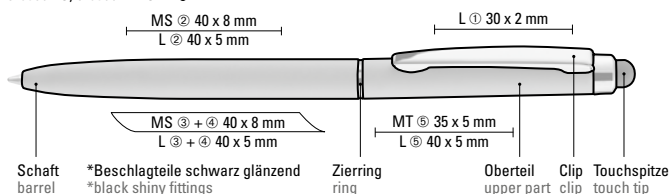

Die Modelle eignen sich für eine Lasergravur in weiß. Siehe Seite 305.

The models are suitable for engraving in white. See page 305.

0-9588 TO, 0-9588 M TO* ◇