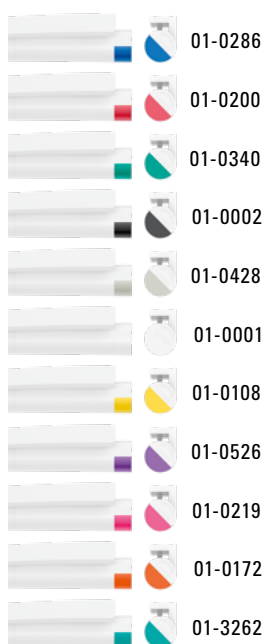

1-0148 TF-SI

(● 8-0856)

1-0148 TF-SI

Stopfen transparent/
plug transparent

Stopfen gedeckt/plug opaque

GEOS

1-0148 TF-SI ◀

umaBlackForest
Pens

Mix n' Match: Alle Teile können farblich frei kombiniert werden.

1-0148 TF-SI: Drehkugelschreiber mit gefrostetem Gehäuse, Clip und Stopfen im Oberteil gedeckt glänzend bzw. transparent glänzend. Schwere Metallspitze glanzverchromt.

Werbeschlüssel

Schaft S ⊕,
Clip T, Oberteil T

Mix n' Match: All parts can be colour-combined freely.

1-0148 TF-SI: Twist ballpoint pen with transparent frosted housing and upper part with coloured plug in opaque or transparent. Heavy metal tip chrome plated.

Advertising code

barrel S ⊕,
clip T, upper part T