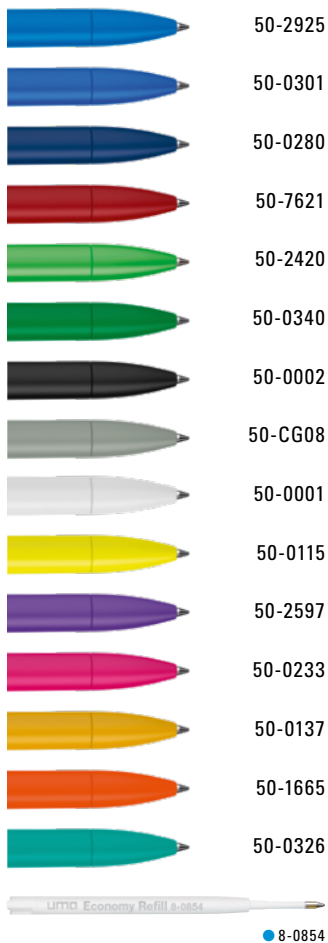

0-0092 F (● 8-0854)
0-0092 F-SI (● 8-0854)

Recyclete
Variante
YES RECY
Seite/page 59