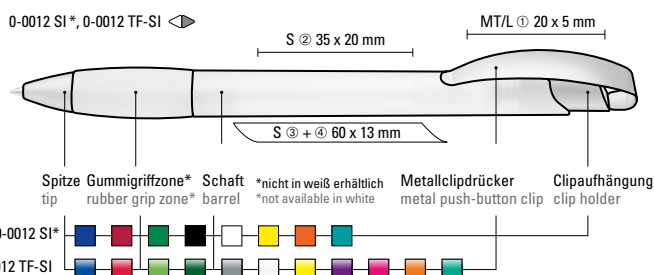

0-0012 TF-SI (● 8-0866)

Mix n' Match: Ab 2.000 Stück kann das Modell farblich kombiniert werden.

0-0012 SI: Druckkugelschreiber mit gedeckt glänzendem Gehäuse, Gummigriffzone, matt verchromtem Metallclipdrücker und Spitze matt silber.

0-0012 TF-SI: Druckkugelschreiber mit transparent gefrostetem Gehäuse, Gummigriffzone, matt verchromtem Metallclipdrücker und Spitze matt silber.

Preis/Stück 0-0012 SI 0,89 €
Preis/Stück 0-0012 TF-SI 0,95 €
Menge 1.000 Stück
Werbeschlüssel Schaft S ○, Clip MT/L

Mix n' Match: From 2,000 pieces, you can choose any colour combination.

0-0012 SI: Retractable ballpoint pen with opaque glossy housing, rubber grip zone, metal clip button matt chrome and tip matt silver.

0-0012 TF-SI: Retractable ballpoint pen with transparent frosted housing, rubber grip zone, metal clip button matt chrome plated and tip matt silver.

Price/piece 0-0012 SI 0.89 €
Price/piece 0-0012 TF-SI 0.95 €
Quantity 1,000 pieces
Advertising code barrel S ○, clip MT/L