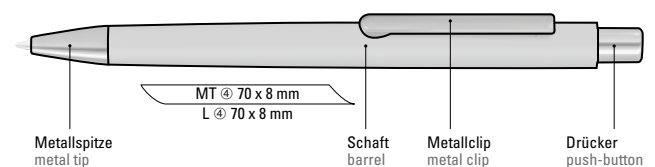

Werbeschlüssel

Schaft MT/L

0-9540 SI: Metal retractable ballpoint pen with elliptical matt housing. Metal clip, metal tip and elliptical push-button chrome plated.

Advertising code

barrel MT/L

0-9540 SI ◊

0-9540 GUM (● 8-0855)