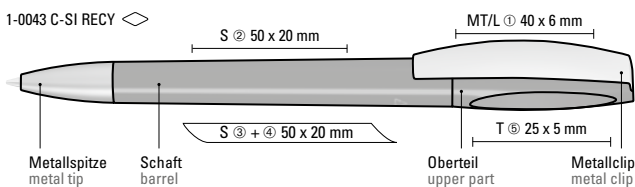

Das Modell ist mit dem Recyclingzeichen gekennzeichnet. Dank der ClimatePartner-zertifizierten Produktion leistet der uma CHILL C RECY einen zusätzlichen nachhaltigen Beitrag zur Schonung der Umwelt.

1-0043 C RECY: Drehkugelschreiber mit gedeckt mattem Gehäuse aus 100% recyceltem Post-Consumer-Kunststoff. Metallclip matt verchromt.

1-0043 C-SI RECY: Drehkugelschreiber mit gedeckt mattem Gehäuse aus 100% recyceltem Post-Consumer-Kunststoff. Metallclip und schwere Metallspitze matt verchromt.

Werbeschlüssel Schaft S, Clip MT/L, Oberteil T

The model is labelled with the recycling mark. Thanks to the ClimatePartner-certified production, the uma CHILL C RECY makes an additional sustainable contribution to the protection of the environment.

1-0043 C RECY: Twist ballpoint pen with opaque mat housing made from 100% recycled post-consumer plastic. Metal clip matt chromed.

1-0043 C-SI RECY: Twist ballpoint pen with opaque mat housing made from 100% recycled post-consumer plastic. Metal clip and heavy metal tip matt chromed.

Advertising code barrel S, clip MT/L, upper part T