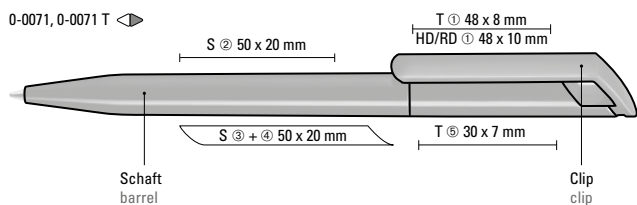

Mix n' Match: Ab 2.000 Stück kann das Modell farblich kombiniert werden.

0-0071: Drehkugelschreiber mit gedeckt glänzendem Gehäuse.

0-0071 T: Drehkugelschreiber mit transparent glänzendem Gehäuse.

Preis/Stück 0-0071	0,61 €
Preis/Stück 0-0071 T	0,61 €
Menge	1.000 Stück
Werbeschlüssel	Schaft S, Kappe T, Clip T/HD/RD

Mix n' Match: From 2,000 pieces, you can choose any colour combination.

0-0071: Twist ballpoint pen with opaque glossy housing.

0-0071 T: Twist ballpoint pen with transparent glossy housing.

Price/piece 0-0071	0.61 €
Price/piece 0-0071 T	0.61 €
Quantity	1,000 pieces
Advertising code	barrel S, cap T, clip T/HD/RD