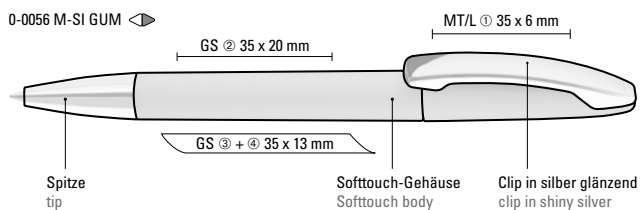

0-0056 M-SI GUM ◀