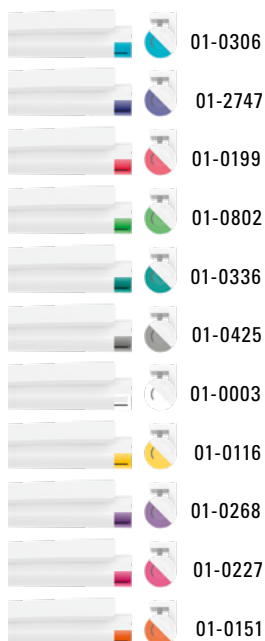

1-0148 TF-SI

Stopfen transparent/
plug transparent

Stopfen gedeckt/plug opaque