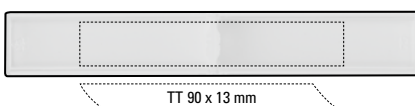

DESK KE
0-0506 KE

DESK LUX KE
0-0506 LUX-KE

BESCHREIBUNG
DESCRIPTION

0-0506 KE: Kugelschreiberständer in gedeckten Farben mit passendem Kugelschreiber Modell TURBO an Metallkette (50cm). Geliefert in praktischer Präsentverpackung.

0-0506 LUX-KE: Kugelschreiberständer in silber mit passendem Kugelschreiber Modell TURBO an Metallkette (50cm). Geliefert in praktischer Präsentverpackung.

Werbeschlüssel

TT, HD auf Werbepalette

0-0506 KE: Ballpoint pen rack in opaque colours with suitable ballpen TURBO with metal chain (50cm). Supplied in a convenient present box.

0-0506 LUX-KE: Ballpoint pen rack in silver with suitable ballpen TURBO with metal chain (50cm). Supplied in a convenient present box.

Advertising code

TT, HD on panel

Farb-Code (Minen)

Colour code (Refills)

0-0506 KE

0-0506 LUX-KE

50-0002

50-0001

50-0004

QUATER
0-0901

TUBE
0-0909 P

BESCHREIBUNG
DESCRIPTION

0-0901 ◊

0-0901: Transparentes Kunststoff Etui mit Halterung aus Kunststoff. Der Kugelschreiber wird schwebend im Etui fixiert.

0-0909 P: Pappröhrenetui mit abnehmbarem Deckel in matt schwarz.

Werbeschlüssel 0-0901

TT

Werbeschlüssel 0-0909 P

Schaft TT,
Kappe TT

0-0901: Transparent plastic case with plastic holding ring. The ballpoint pen is fixed floating in the case.

0-0909 P: Cardboard tube case with removable lid in matt black.

Advertising code 0-0901

TT

Advertising code 0-0909 P

barrel TT,
cap TT