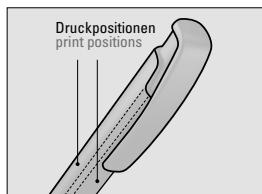

0-0154 SI (● 8-0855)

0-0154 TF-SI (● 8-0856)

- 50-2925
- 50-0301
- 50-0280
- 50-9441 **new!**
- 50-7621
- 50-2420
- 50-0340
- 50-9521 **new!**
- 50-0002
- 50-CG08
- 50-0001
- 50-0115
- 50-9140 **new!**
- 50-2597
- 50-9361 **new!**
- 50-9321 **new!**
- 50-0233
- 50-1585
- 50-0326

- 50-2925
  - 50-0072
  - 50-1795
  - 50-2271
  - 50-0356
  - 50-0405
  - 50-0003
  - 50-0396
  - 50-2077
  - 50-0214
  - 50-0130
  - 50-1585
  - 50-0326
- 8-0856

Einzigartiger Vierkantschaft, welcher sich im Griffbereich in eine angenehm greifende, runde Schaftform verwandelt.

Unique four-edged barrel, which transforms into a pleasant round barrel shape in the grip area.