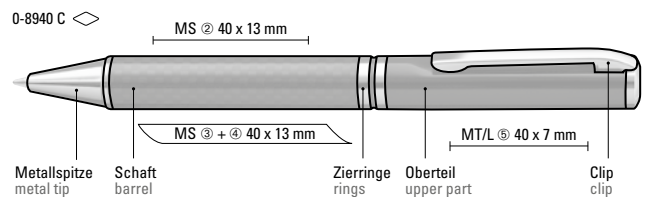

GALILEO C
0-8940 C

NOBILIS
0-8900

NOBILIS B
0-8907 B

Farb-Code/Minen
Colour code/Refills

0-8940 C (● 8-0888)

61-0002

0-8900 (● 8-0888)

0-8907 B (0,7mm)

52-2756

52-0187

52-0376

52-0349

52-0002

52-0137

52-2603

52-0234

52-0021

● 8-0888

Die Modelle eignen sich für eine Hochglanzlasergravur in Silber. Siehe Seite 304.

The models are suitable for high gloss laser engraving in silver. See page 304.

0-8940 C: Carbonfaser Metalldrehkugelschreiber mit zwei eingelassenen silbernen Ringen und Kappe in schwarz. Metallbeschlagteile glanzverchromt.

0-8900: Edler Carbonfaser Metalldrehkugelschreiber mit farbiger Griffzone, flexiblem Metallclip, Metallzierring und Metallspitze glanzverchromt.

0-8907 B: Edler Carbonfaser Metalldrehbleistift (0,7mm) mit farbiger Griffzone, flexiblem Metallclip, Metallzierring und Metallspitze glanzverchromt.

Werbeschlüssel 0-8940 C
Schaft MS, Kappe MT/L

Werbeschlüssel 0-8900   Schaft MS

Werbeschlüssel 0-8907 B   Schaft MS

0-8940 C: Carbon fibre metal twist ballpoint pen with two recessed silver rings and cap in black. Metal fittings chrome plated.

0-8900: Carbon fibre metal twist ballpoint pen with coloured grip zone, flexible metal clip, metal ring and metal tip chrome plated.

0-8907 B: Carbon fibre metal twist pencil (0.7mm) with coloured grip zone, flexible metal clip, metal ring and metal tip chrome plated.

Advertising code 0-8940 C
barrel MS, cap MT/L

Advertising code 0-8900   barrel MS

Advertising code 0-8907 B   barrel MS