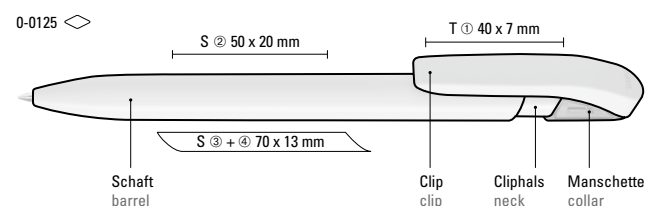

0-0125: Druckkugelschreiber mit gedeckt glänzendem Gehäuse in uni weiß oder schwarz und farbig transparent glänzende Manschette.

0-0125 M: Druckkugelschreiber mit gedeckt glänzendem Gehäuse in uni weiß oder schwarz und farbig transparent glänzendem Cliphals, flexiblem Metallclip glanzverchromt.

0-0125 M-SI: Druckkugelschreiber mit gedeckt glänzendem Gehäuse in uni weiß oder schwarz, flexiblem Metallclip und schwerer Metallspitze glanzverchromt.

Werbeschlüssel 0-0125 Schaft S, Clip T

Werbeschlüssel 0-0125 M Schaft S, Clip MT/L

Werbeschlüssel 0-0125 M-SI Schaft S, Clip MT/L

0-0125: Retractable ballpoint pen with opaque glossy housing in white or black and transparent coloured collar.

0-0125 M: Retractable ballpoint pen with opaque glossy housing in white or black and transparent coloured collar, flexible metal clip chrome plated.

0-0125 M-SI: Retractable ballpoint pen with opaque glossy housing in white or black, flexible metal clip and heavy metal tip chrome plated.

Advertising code 0-0125 barrel S, clip T

Advertising code 0-0125 M barrel S, clip MT/L

Advertising code 0-0125 M-SI barrel S, clip MT/L