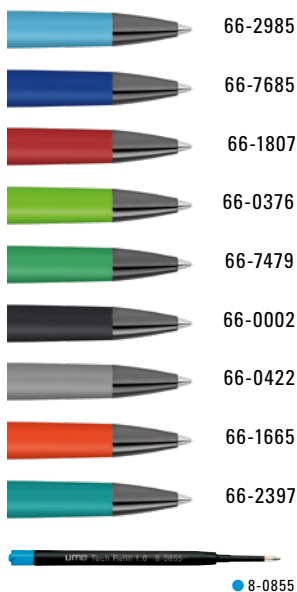

Werbeschlüssel

Schaft MT/L

0-9540 SI: Metal retractable ballpoint pen with elliptical matt housing. Metal clip, metal tip and elliptical push-button chrome plated.

Advertising code

barrel MT/L

0-9540 SI ◊

0-9540 GUM (● 8-0855)