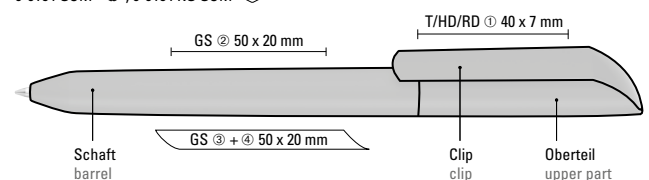

Mix n' Match: Ab 2.000 Stück kann das Modell farblich kombiniert werden.

0-0184 GUM: Drehkugelschreiber mit Softtouch-Gehäuse und gedeckt glänzendem Clip.

0-0184 KG GUM: Drehkugelschreiber mit Softtouch-Gehäuse und gedeckt glänzendem Clip in weiß.

Preis/Stück 0-0184 GUM	1,12 €
Preis/Stück 0-0184 KG GUM	1,12 €
Menge	1.000 Stück
Werbeschlüssel	Schaft GS, Clip T/HD/RD

Mix n' Match: From 2,000 pieces, you can choose any colour combination.

0-0184 GUM: Twist ballpoint pen with softtouch housing and opaque glossy clip.

0-0184 KG GUM: Twist ballpoint pen with softtouch housing and opaque glossy clip in white.

Price/piece 0-0184 GUM	1.12 €
Price/piece 0-0184 KG GUM	1.12 €
Quantity	1,000 pieces
Advertising code	barrel GS, clip T/HD/RD

0-0184 GUM ◀, 0-0184 KG GUM ◀