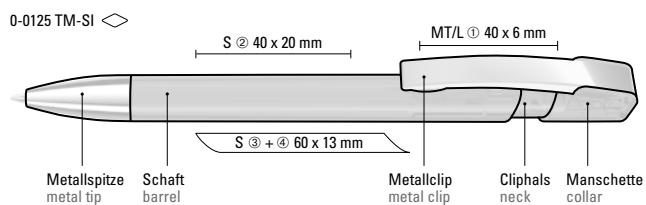

0-0125 TM (● 8-0856)
0-0125 TM-SI (● 8-0856)

0-0125 TM: Druckkugelschreiber mit transparent glänzendem Gehäuse und flexiblem Metallclip glanzverchromt.

0-0125 TM-SI: Druckkugelschreiber mit transparent glänzendem Gehäuse, flexiblem Metallclip und schwerer Metallspitze glanzverchromt.

Werbeschlüssel Schaft S, Clip MT/L

0-0125 TM: Retractable ballpoint pen with transparent glossy housing and flexible metal clip chrome plated.

0-0125 TM-SI: Retractable ballpoint pen with transparent glossy housing, flexible metal clip and heavy metal tip chrome plated.

Advertising code barrel S, clip MT/L