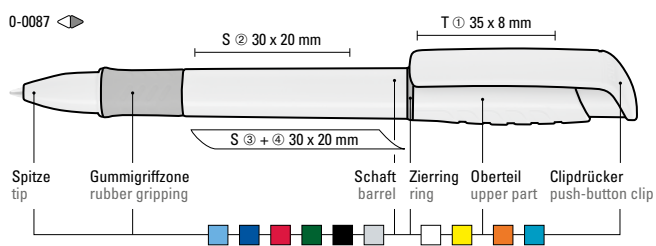

0-0087 (● 8-0866)
	44-0002
	44-0001
	44-2925
	44-0281
	44-0187
	44-0356
	44-0011
	44-0421
	44-0116
	44-0165
	44-0326
	● 8-0866

Mix n' Match: Ab 2.000 Stück kann das Modell farblich kombiniert werden.

0-0087: Druckkugelschreiber mit gedeckt glänzendem Gehäuse in weiß, Griffzone und Zierring farbig oder unifarben gedeckt glänzend schwarz.

Werbeschlüssel

Schaft S, Clip T

Mix n' Match: From 2,000 pieces, you can choose any colour combination.

0-0087: Retractable ballpoint pen with opaque glossy housing in white, grip zone and decorative ring coloured or opaque glossy black.

Advertising code

barrel S, clip T