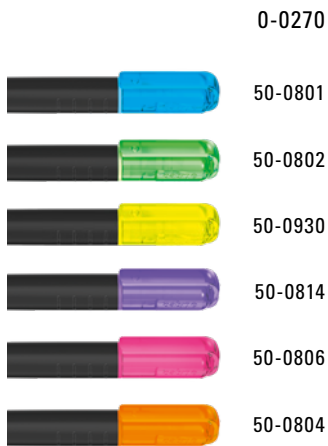

Kombinieren Sie Ihr Set mit Ihren Highlighter-Wunschfarben.
Configure your set with your highlighter colours.