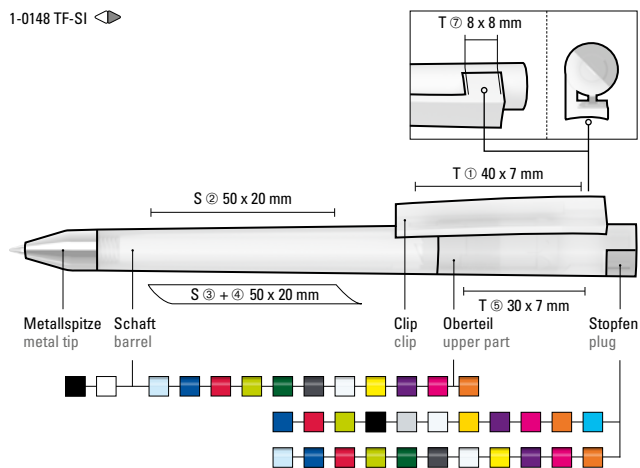

GEOS

1-0148 TF-SI ◀