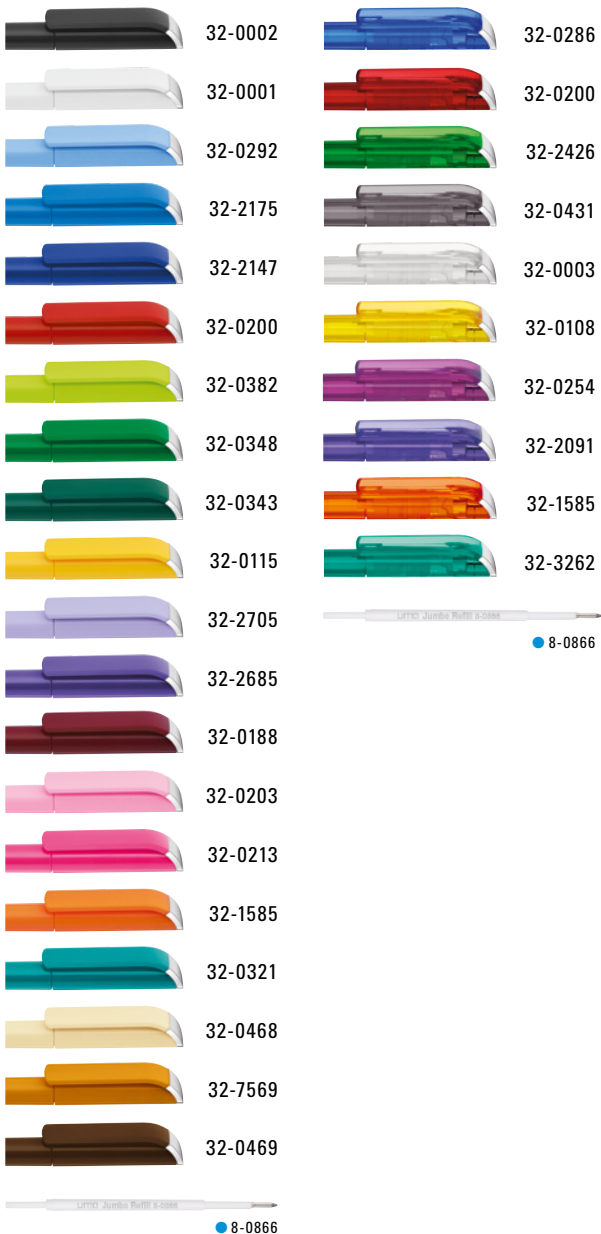

0-0086 TOP SI (● 8-0866)

0-0086 TOP T-SI (● 8-0866)

Mix n' Match: Ab 2.000 Stück kann das Modell farblich kombiniert werden.

0-0086 TOP SI: Drehkugelschreiber mit gedeckt glänzendem Gehäuse, Stopfen und Spitze glanzverchromt.

0-0086 TOP T-SI: Drehkugelschreiber mit transparent glänzendem Gehäuse, Stopfen und Spitze glanzverchromt.

Preis/Stück 0-0086 TOP SI 1,08 €
Preis/Stück 0-0086 TOP T-SI 1,08 €
Menge 1.000 Stück
Werbeschlüssel Schaft S,
Clip S/HD/RD, Stopfen TT

Mix n' Match: From 2,000 pieces, you can choose any colour combination.

0-0086 TOP SI: Twist ballpoint pen with opaque glossy housing, plug and tip chrome plated.

0-0086 TOP T-SI: Twist ballpoint pen with transparent glossy housing, plug and tip chrome plated.

Price/piece 0-0086 TOP SI 1.08 €
Price/piece 0-0086 TOP T-SI 1.08 €
Quantity 1,000 pieces
Advertising code barrel S,
clip S/HD/RD, plug TT