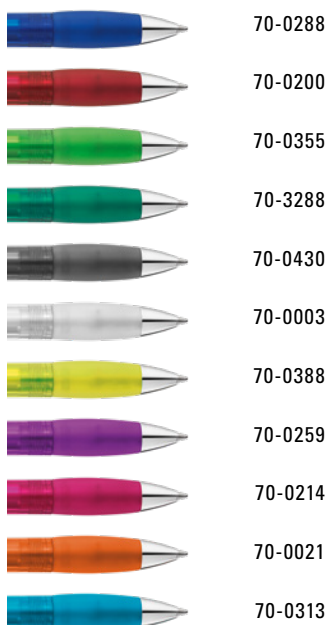

0-0112 T-SI (● 8-0866)

Mix n' Match: Ab 2.000 Stück kann das Modell farblich kombiniert werden.

0-0112 SI: Druckkugelschreiber mit gedeckt glänzendem Gehäuse in weiß, farbiger Gummigriffzone und Clipdrücker. Drückerstopfen und Spitze in silber glänzend.

0-0112 T-SI: Druckkugelschreiber mit transparent glänzendem Gehäuse, Gummigriffzone und Clipdrücker. Drückerstopfen und Spitze silber glänzend.

Werbeschlüssel

Schaft S ○, Clip T

Mix n' Match: From 2,000 pieces, you can choose any colour combination.

0-0112 SI: Retractable ballpoint pen with opaque glossy housing in white, coloured rubber grip zone and clip button. Plug and tip silver glossy.

0-0112 T-SI: Retractable ballpoint pen with transparent glossy housing, rubber grip zone and clip button. Plug and tip silver glossy.

Advertising code

barrel S ○, clip T