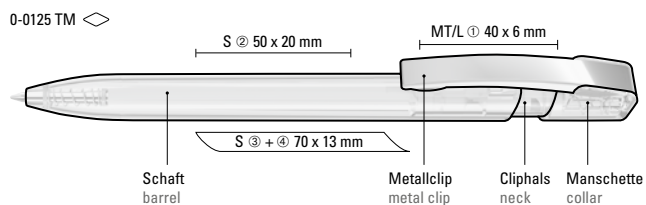

0-0125 TM (● 8-0856)
0-0125 TM-SI (● 8-0856)

0-0125 TM: Druckkugelschreiber mit transparent glänzendem Gehäuse und flexiblem Metallclip glanzverchromt.

0-0125 TM-SI: Druckkugelschreiber mit transparent glänzendem Gehäuse, flexiblem Metallclip und schwerer Metallspitze glanzverchromt.

Werbeschlüssel Schaft S, Clip MT/L

0-0125 TM: Retractable ballpoint pen with transparent glossy housing and flexible metal clip chrome plated.

0-0125 TM-SI: Retractable ballpoint pen with transparent glossy housing, flexible metal clip and heavy metal tip chrome plated.

Advertising code barrel S, clip MT/L