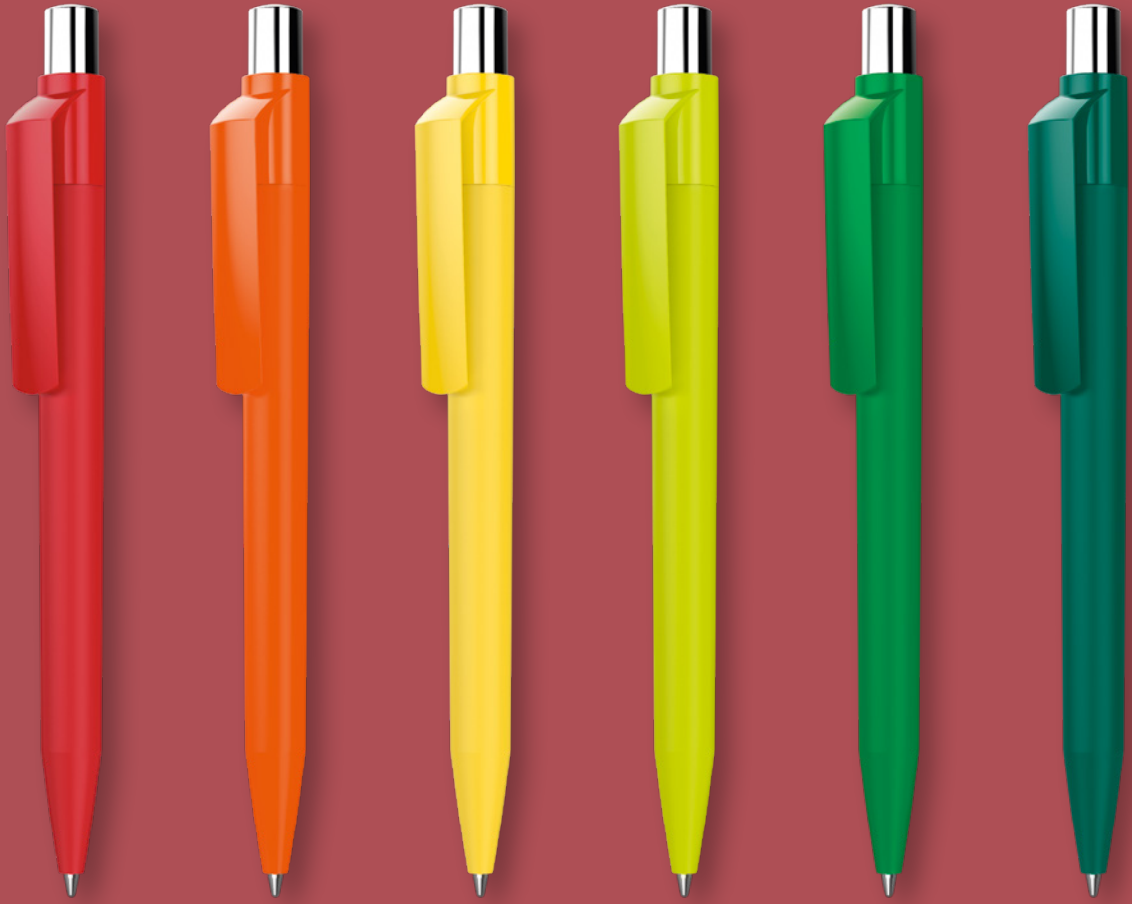

DIE BUNTE WELT VON UMA

Wir bringen Farbe in die Welt der Schreibgeräte. Denn mit uma steht Ihnen nicht nur eine riesige Palette an unterschiedlichen Farben zur Verfügung, sondern auch beinahe unbegrenzte Möglichkeiten für bunte Kombinationen und Variationen.

THE COLOURFUL WORLD OF UMA

We bring colour into the world of writing instruments. You see, uma not only has a gigantic range of different colours at its disposal. It also offers almost unlimited scope for colourful combinations and variations.