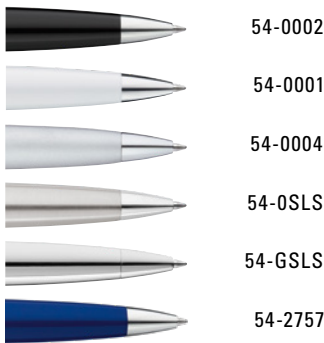

0-9100 (● 8-0888)
0-9102 R (● 8-0806)

0-9100 GO (● 8-0888)

0-9106 F (● 8-0891)

0-9107 B (0,7 mm)