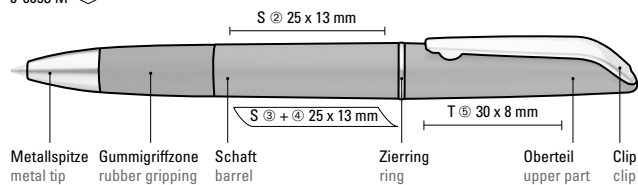

0-0053 M (● 8-0855)
0-0053 MR (● 8-0806)

0-0053 M ◊

0-0053 M: Drehkugelschreiber mit Gehäuse im Metallicfarben, Gummigriffzone in schwarz. Metallclip, Zierring und Metallspitze glanzverchromt.

0-0053 MR: Rollerball mit Gehäuse in Metallicfarben. Metallclip und Zierring glanzverchromt.

Preis/Stück 0-0053 M	1,49 €
Menge	1.000 Stück
Werbeschlüssel	Schaft S, Oberteil T
Preis/Stück 0-0053 MR	1,92 €
Menge	1.000 Stück
Werbeschlüssel	Schaft T, Kappe T

0-0053 M: Twist ballpoint pen with housing in metallic colours and rubber grip zone in black. Metal clip, decorative ring and tip chrome plated.

0-0053 MR: Rollerball with housing in metallic colours. Metal clip and decorative ring chrome plated.

Price/piece 0-0053 M	1.49 €
Quantity	1,000 pieces
Advertising code	barrel S, upper part T
Price/piece 0-0053 MR	1.92 €
Quantity	1,000 pieces
Advertising code	barrel T, cap T