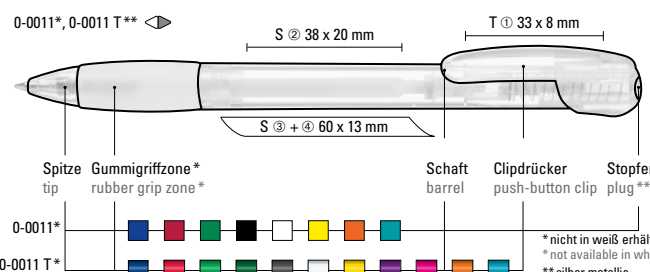

* nicht in weiß erhältlich
** silver metallic