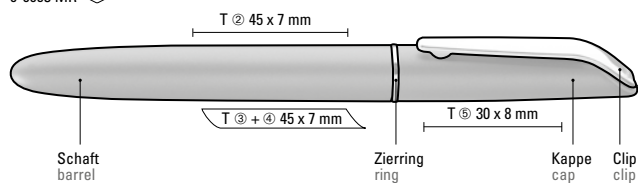

0-0053 M (● 8-0855)
0-0053 MR (● 8-0806)

0-0053 MR ◊

0-0053 M: Drehkugelschreiber mit Gehäuse im Metallicfarben, Gummigriffzone in schwarz. Metallclip, Zierring und Metallspitze glanzverchromt.

0-0053 MR: Rollerball mit Gehäuse in Metallicfarben. Metallclip und Zierring glanzverchromt.

Preis/Stück 0-0053 M	1,49 €
Menge	1.000 Stück
Werbeschlüssel	Schaft S, Oberteil T
Preis/Stück 0-0053 MR	1,92 €
Menge	1.000 Stück
Werbeschlüssel	Schaft T, Kappe T

0-0053 M: Twist ballpoint pen with housing in metallic colours and rubber grip zone in black. Metal clip, decorative ring and tip chrome plated.

0-0053 MR: Rollerball with housing in metallic colours. Metal clip and decorative ring chrome plated.

Price/piece 0-0053 M	1.49 €
Quantity	1,000 pieces
Advertising code	barrel S, upper part T
Price/piece 0-0053 MR	1.92 €
Quantity	1,000 pieces
Advertising code	barrel T, cap T