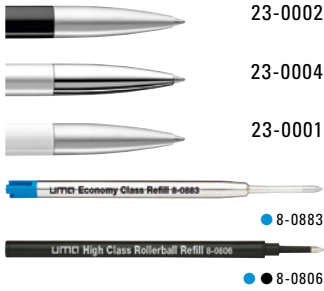

0-8340 (● 8-0883)
0-8342 R (● 8-0806)

0-8340 TO (● 8-0883)