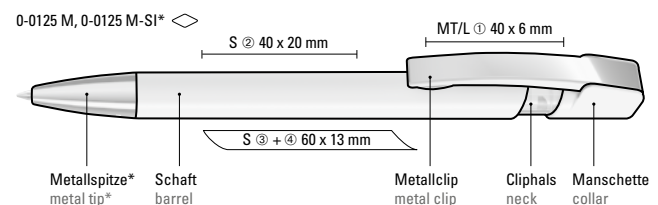

0-0125: Druckkugelschreiber mit gedeckt glänzendem Gehäuse in uni weiß oder schwarz und farbig transparent glänzende Manschette.

0-0125 M: Druckkugelschreiber mit gedeckt glänzendem Gehäuse in uni weiß oder schwarz und farbig transparent glänzendem Cliphals, flexiblem Metallclip glanzverchromt.

0-0125 M-SI: Druckkugelschreiber mit gedeckt glänzendem Gehäuse in uni weiß oder schwarz, flexiblem Metallclip und schwerer Metallspitze glanzverchromt.

Werbeschlüssel 0-0125 Schaft S, Clip T

Werbeschlüssel 0-0125 M Schaft S, Clip MT/L

Werbeschlüssel 0-0125 M-SI Schaft S, Clip MT/L

0-0125: Retractable ballpoint pen with opaque glossy housing in white or black and transparent coloured collar.

0-0125 M: Retractable ballpoint pen with opaque glossy housing in white or black and transparent coloured collar, flexible metal clip chrome plated.

0-0125 M-SI: Retractable ballpoint pen with opaque glossy housing in white or black, flexible metal clip and heavy metal tip chrome plated.

Advertising code 0-0125 barrel S, clip T

Advertising code 0-0125 M barrel S, clip MT/L

Advertising code 0-0125 M-SI barrel S, clip MT/L