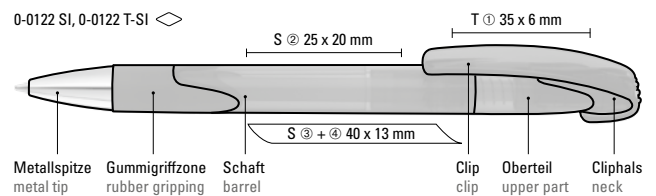

STRIPE
0-0039

LOOK grip SI
0-0122 SI

LOOK grip transparent SI
0-0122 T-SI

Farb-Code/Minen
Colour code/Refills

0-0039 (● 8-0875)

● 8-0875

0-0122 SI (● 8-0855)

● 8-0855

0-0122 T-SI (● 8-0856)

● 8-0856

0-0039: Druckkugelschreiber mit gedeckt weißem Gehäuse, transparent gefrosteter Gummigriffzone, Zierring und Clipschale.

0-0122 SI: Druckkugelschreiber mit gedeckt glänzendem Gehäuse, Gummigriffzone und schwerer Metallspitze glanzverchromt.

0-0122 T-SI: Druckkugelschreiber mit transparent glänzendem Gehäuse, Gummigriffzone und schwerer Metallspitze glanzverchromt.

Preis/Stück 0-0039	0,36 €
Preis/Stück 0-0122 SI	0,73 €
Preis/Stück 0-0122 T-SI	0,73 €
Menge	1.000 Stück
Werbeschlüssel	Schaft S, Clip T

0-0039: Retractable ballpoint pen with opaque housing in white, transparent frosted rubber grip zone, decorative ring and clip shell.

0-0122 SI: Retractable ballpoint pen with opaque glossy housing, rubber grip zone and heavy metal tip chrome plated.

0-0122 T-SI: Retractable ballpoint pen with transparent housing, rubber grip zone and heavy metal tip chrome plated.

Price/piece 0-0039	0.36 €
Price/piece 0-0122 SI	0.73 €
Price/piece 0-0122 T-SI	0.73 €
Quantity	1,000 pieces
Advertising code	barrel S, clip T