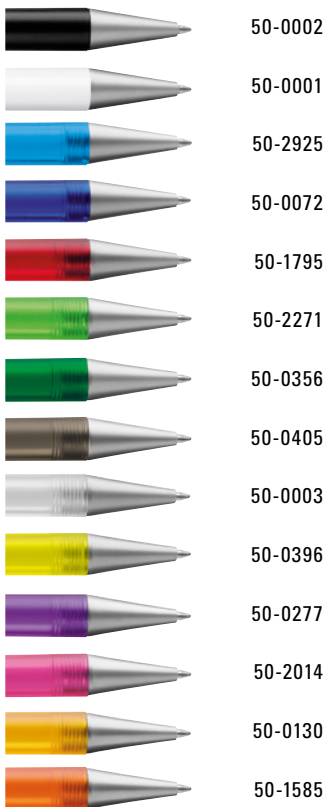

0-8600 (● 8-0856)
0-8607 B (0,7 mm)