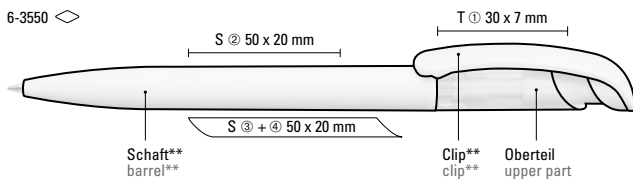

*06-7527 BIO-MIX: Drücker und Spitze sind aus Bio-Material gefertigt. Der Werkstoff Celluloseacetat entspricht der DIN EN 13432:2000-12 und wird aus europäischen Weichhölzern gewonnen.

*06-7527 BIO-MIX: Push-button and tip are made of bio material. This material – cellulose acetate – complies with DIN EN 13432:2000-12 and is derived from European softwoods.

**Die Herstellung der Clips und der Schäfte ist aufgrund des besonderen Materials produktionstechnischen Schwankungen unterlegen. Leichte Unterschiede in der Farbe und der Oberfläche (Schlierenbildung) sind möglich.

**The production of the clips and barrels is subject to fluctuations due to the special material. Slight differences in colour and surface (smear formation) are possible.