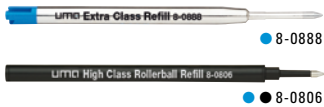

0-9100 (● 8-0888)
0-9102 R (● 8-0806)

0-9100 GO (● 8-0888)