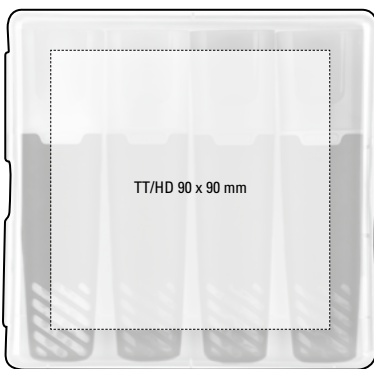

Kombinieren Sie Ihr Set mit
Ihren Highlighter-Wunschfarben.
Configure your set with your
highlighter colours.

0-0240/4 ◊

0-0240/2 P ◊

0-0240/3 P ◊

0-0240: Flüssig-Textmarker mit
schwarzem Schaft und transparenter
Kappe in Schreibfarbe. Ohne Pumpen
oder Anstechen sofort einsatzfähig,
umweltfreundlicher, längere
Schreibdauer und höhere Leuchtkraft
als herkömmliche Textmarker.

0-0240/4: Flüssig-Textmarkerset
bestehend aus 4 LIQEO HIGHLIGHTER
in einer klar transparenten
Kunststoffverpackung. Standardfarben
der Textmarker in gelb, grün, magenta
und blau. Optional wählbare
Textmarkerfarben: orange und violett.

0-0240/2 P: Pappfaltschachtel aus
schwarzer Kartonage für 2er Set-Lösung
uma LIQEO HIGHLIGHTER 0-0240.

0-0240/3 P: Pappfaltschachtel aus
schwarzer Kartonage für 3er Set-Lösung
uma LIQEO HIGHLIGHTER 0-0240.

Werbeschlüssel 0-0240   Schaft P,
Kappe P

Werbeschlüssel 0-0240/4   Highlighter P,
Etuis TT/HD

Werbeschlüssel 0-0240/2 P   Etui TT

Werbeschlüssel 0-0240/3 P   Etui TT

0-0240: Liquid highlighter with black
barrel and transparent cap in writing
colour. Writes longer and more intensive
as conventional highlighter, is without
pumping or tapping operational
immediately, supported in this way the
sustainability concept.

0-0240/4: Liquid highlighter set
consisting of 4 LIQEO HIGHLIGHTERS
in clear transparent plastic packaging.
Standard colours for highlighters are
yellow, green, pink and blue. Optional
colours orange and purple can be
chosen.

0-0240/2 P: Cardboard case in black for
2 uma LIQEO HIGHLIGHTER 0-0240.

0-0240/3 P: Cardboard case in black for
3 uma LIQEO HIGHLIGHTER 0-0240.

Advertising code 0-0240   barrel P,
cap P

Advertising code 0-0240/4   highlighter P,
cases TT/HD

Advertising code 0-0240/2 P   cases TT