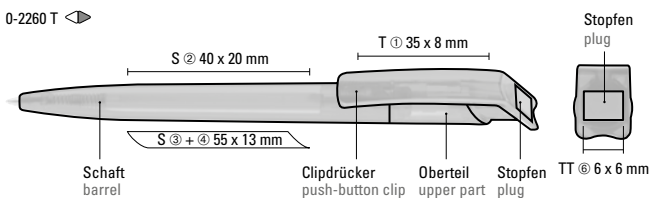

0-2260 T: Retractable ballpoint pen made from recycled PET material with transparent glossy housing and opaque glossy plug.

Werbeschlüssel

Schaft S, Clip T, Stopfen TT

Advertising code

barrel S, clip T, plug TT