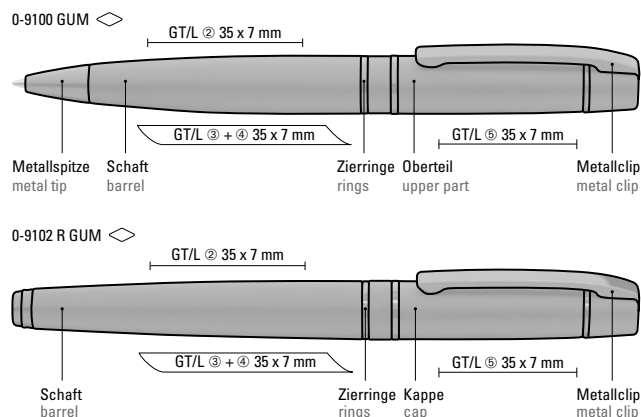

VIP GUM
0-9100 GUM

VIP R GUM
0-9102 R GUM

Farb-Code/Minen
Colour code/Refills

Etui Empfehlung/Case suggestion
ETUI 0-0913
Beschreibung auf Seite 288
See description on page 288

Die Modelle in beige, braun und Sonderfarben eignen sich für eine Lasergravur in schwarz. Siehe Seite 304.
The models in beige, brown and special colours are suitable for laser engraving in black. See page 304.

Die Modelle in schwarz eignen sich für eine Hochglanzlasergravur in silber. Siehe Seite 304.
The models in black are suitable for high gloss laser engraving in silver. See page 304.

0-9100 GUM (● 8-0888)
0-9102 R GUM (●● 8-0806)

54-0002

54-4239 **new!**

54-6033 **new!**

● 8-0888

●● 8-0806

VIP GUM – umaPMS-SERVICE
Customer CI Samples: **new!**

54-2381

54-4146

54-1795

54-0219

54-6138

54-7582

Die edle Schreibgeräte-Serie uma VIP GUM bereits ab 500 Stück im CI gerechten Kundendesign! Der umaPMS-Service für noch mehr Individualität. Die nach PMS eingefärbten gummierten Oberflächen treffen auf zeitlose schwarze Beschläge. Einen besonderen zusätzlichen Werbeakzent setzt die schwarz glänzende Gravur für Kundenlogos oder Einzelnamen. Preis auf Anfrage!

The premium writing instrument series uma VIP GUM, available from just 500 pieces in custom CI-compliant design! The umaPMS-service for even greater individuality. The PMS-coloured rubberized surfaces are paired with timeless black fittings. A special advertising highlight is created by the glossy black engraving for customer logos or individual names. Price on request!