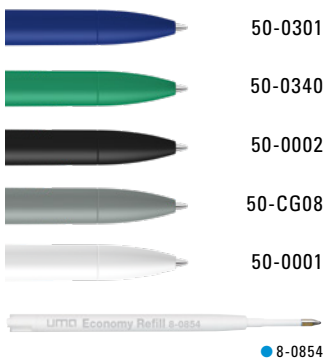

0-2240 T: Twist ballpoint pen made from recycled PET material with transparent glossy housing.

Werbeschlüssel      Schaft S, Clip T

Advertising code      barrel S, clip T

0-0093 ANTIBAC (● 8-0854)

0-0092 RECY (● 8-0854)