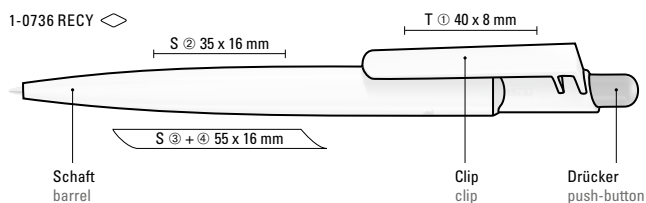

ClimatePartner
zertifiziertes Produkt
climate-id.com/DIPVA4