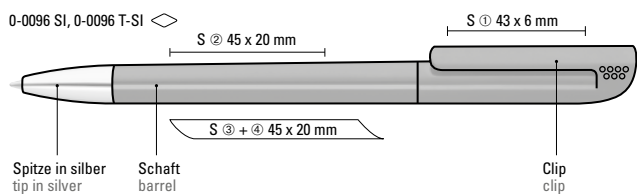

0-0096 SI: Drehkugelschreiber mit gedeckt glänzendem Gehäuse, matter Clipoberfläche und Spitze glanzverchromt.

0-0096 T-SI: Drehkugelschreiber mit transparent glänzendem Gehäuse, gefrosteter Clipoberfläche und Spitze glanzverchromt.

Werbeschlüssel

Schaft S, Clip S

0-0096 SI: Twist ballpoint pen with opaque glossy housing, matt clip surface and tip chrome plated.

0-0096 T-SI: Twist ballpoint pen with transparent housing, matt clip surface and tip chrome plated.

Advertising code

barrel S, clip S