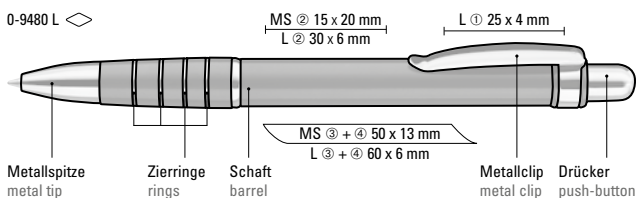

0-9480 L ◊

0-9480 L: Metall-Druckkugelschreiber mit lackiertem Aluminiumschafft, Metallclip und Griffzone mit Ringdesign glanzverchromt.

0-9480 L: Metal retractable ballpoint pen with lacquered aluminium housing, metal clip and ring-design grip zone chrome plated.

Werbeschlüssel 0-9412 Schaft MS/L
Werbeschlüssel 0-9480 L Schaft MS/L, Clip L

Advertising code 0-9412 barrel MS/L
Advertising code 0-9480 L barrel MS/L, clip L