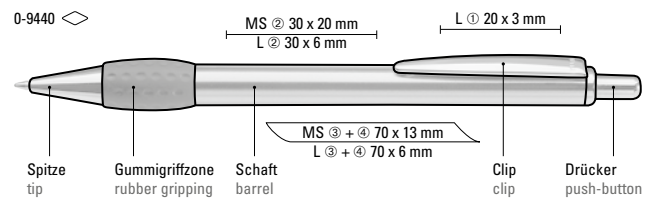

0-9440 (● 8-0883)

0-0196 L (●● 8-0866)

Die Modelle eignen sich für eine Lasergravur in grau. Siehe Seite 304.

The models are suitable for laser engraving in grey. See page 304.

0-9440: Metall-Druckkugelschreiber mit Schaft, Drücker, Clip und Spitze glanzverchromt. Gummigriffzone farbig.

0-0196 L: Metall-Druckkugelschreiber mit verchromtem und lackiertem Schaft. Obere Halbkugel und Stopfen farbig transparent. Gelochter Metallclip, Drücker und untere Halbkugel verchromt.

Werbeschlüssel 0-9440 Schaft MS/L, Clip L

Werbeschlüssel 0-0196 L Schaft MS/L

0-9440: Metal retractable ballpoint pen with housing, push-button, clip and tip chrome plated. Coloured rubber grip zone.

0-0196 L: Metal retractable ballpoint pen with chrome and lacquered barrel. Upper hemisphere and plug in transparent colour. Metal clip, push-button and lower hemisphere chrome plated.

Advertising code 0-9440 barrel MS/L, clip L

Advertising code 0-0196 L barrel MS/L