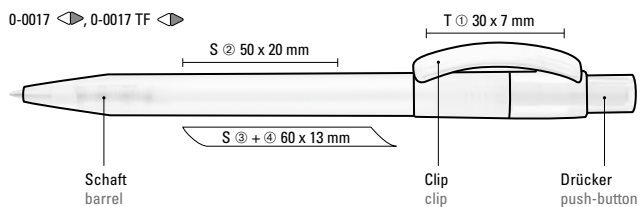

Mix n' Match: Ab 2.000 Stück kann das Modell farblich kombiniert werden.

0-0017: Druckkugelschreiber mit gedeckt glänzendem Gehäuse, Bogenclip und Drücker.

0-0017 TF: Druckkugelschreiber mit gefrostetem Gehäuse, glänzend transparentem Bogenclip und Drücker.

Preis/Stück 0-0017	0,42 €
Preis/Stück 0-0017 TF	0,45 €
Menge	1.000 Stück
Werbeschlüssel	Schaft S ○, Clip T

Mix n' Match: From 2,000 pieces, you can choose any colour combination.

0-0017: Retractable ballpoint pen with opaque glossy housing, curved clip and push-button.

0-0017 TF: Retractable ballpoint pen with transparent frosted housing, transparent glossy curved clip and push-button.

Price/piece 0-0017	0.42 €
Price/piece 0-0017 TF	0.45 €
Quantity	1,000 pieces
Advertising code	barrel S ○, clip T