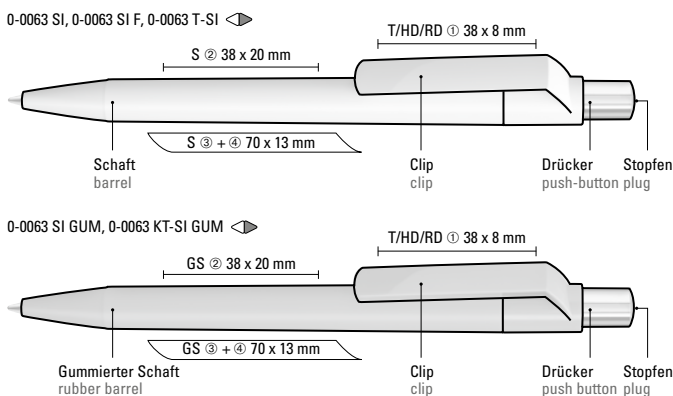

0-0063 T-SI (● 8-0866)		0-0063 SI GUM 0-0063 KT-SI GUM* (● 8-0866)	
	32-0286		32-0292
	32-0200		32-2175*
	32-0382		32-7686
	32-2426		32-1805
	32-0419		32-0382
	32-0003		32-0348
	32-0108		32-0343*
	32-0108		32-0002
	32-2091		32-0428*
	32-0213		32-0115
	32-1585		32-2705*
	32-0638		32-2104
	32-3262		32-1817*
	32-7569		32-0203*
	32-0469		32-0213
	32-0469		32-1585
	● 8-0866		32-0638
			32-0321
			32-0468*
			32-7569
			32-0469
			● 8-0866

* Farben nicht für
0-0063 KT-SI GUM erhältlich

* Colours not available for
0-0063 KT-SI GUM

Mix n' Match: Ab 2.000 Stück kann das Modell farblich kombiniert werden.

0-0063 T-SI: Druckkugelschreiber mit transparent glänzendem Gehäuse, silber glänzendem Drücker und farbigem Stopfen.

0-0063 SI GUM: Druckkugelschreiber mit Softtouch-Schaft, gedeckt glänzendem Clip, silber glänzendem Drücker und farbigem Stopfen.

0-0063 KT-SI GUM: Druckkugelschreiber mit Softtouch-Schaft, transparent glänzendem Clip, silber glänzendem Drücker und farbigem Stopfen.

Preis/Stück 0-0063 T-SI 0,71 €
Menge 1.000 Stück
Werbeschlüssel Schaft S ○, Clip T/HD/RD

Preis/Stück 0-0063 SI GUM 0,93 €
Preis/Stück 0-0063 KT-SI GUM 0,93 €
Menge 1.000 Stück
Werbeschlüssel Schaft GS, Clip T/HD/RD

Mix n' Match: From 2,000 pieces, you can choose any colour combination.

0-0063 T-SI: Retractable ballpoint pen with transparent glossy housing, push-button silver glossy and coloured plug.

0-0063 SI GUM: Retractable ballpoint pen with softtouch housing, opaque glossy clip, push-button silver glossy and coloured plug.

0-0063 KT-SI GUM: Retractable ballpoint pen with softtouch housing, transparent glossy clip, push-button silver glossy and coloured plug.

Price/piece 0-0063 T-SI 0.71 €
Quantity 1,000 pieces
Advertising code barrel S ○, clip T/HD/RD

Price/piece 0-0063 SI GUM 0.93 €
Price/piece 0-0063 KT-SI GUM 0.93 €
Quantity 1,000 pieces
Advertising code barrel GS, clip T/HD/RD