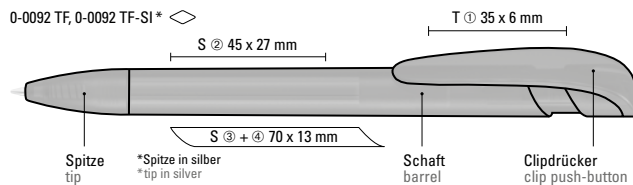

0-0092 TF (● 8-0854)
0-0092 TF-SI (● 8-0854)

- 50-2925
- 50-0072
- 50-1795
- 50-2271
- 50-0356
- 50-0405
- 50-0003
- 50-0396
- 50-2077
- 50-0214
- 50-0130
- 50-1585
- 50-0326

● 8-0854

0-0092 TF: Druckkugelschreiber mit transparent gefrostetem Gehäuse, breitem Bogenclipdrücker und Spitze.

0-0092 TF-SI: Druckkugelschreiber mit transparent gefrostetem Gehäuse, breitem Bogenclipdrücker und silberner Spitze glanzverchromt.

Werbeschlüssel   Schaft S ○, Clip T

0-0092 TF: Retractable ballpoint pen with transparent frosted housing, wide curved clip button and tip.

0-0092 TF-SI: Retractable ballpoint pen with transparent frosted housing, wide curved clip button and tip chrome plated.

Advertising code   barrel S ○, clip T