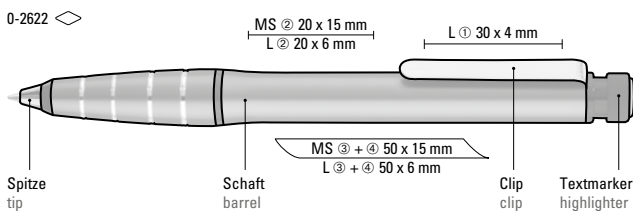

0-2622: Metall-Drehkugelschreiber aus Aluminium mit integriertem gelb schreibenden Textmarker im Schaft. Der Textmarker lässt sich mittels Drehbewegung aus dem Schaft herausnehmen und kann separat genutzt werden.

0-2622: Metal twist ballpoint pen with aluminium housing and integrated yellow writing text marker in the barrel. The highlighter can be twisted out of the barrel and used separately.

0-2622 SET: 2in1-Set - bestehend aus 2in1 Metall-Drehkugelschreiber aus Aluminium mit integriertem gelb schreibenden Textmarker im Schaft, einer Ersatztextmarkerpatrone und einer D1 Mine schwarz-schreibend – im praktischen Etui mit transparentem Kunststoffschuber inkl. Gebrauchsanweisung.

0-2622 SET: 2in1 set - It consists of a 2in1 twist ballpoint pen with aluminium housing and integrated yellow highlighter in the barrel, a replacement highlighter refill and a black D1 refill – in a practical case with transparent plastic slipcase incl. instructions for use.

Werbeschlüssel Schaft MS/L, Clip L

Advertising code barrel MS/L, clip L