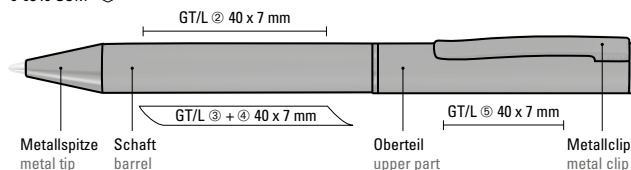

Etui Empfehlung/Case suggestion
ETUI 0-0918

Beschreibung auf Seite 287
See description on page 287

0-9340 GUM: Metall-Drehkugelschreiber mit Softtouch-Gehäuse, Softdrehmechanik und gefedertem Metallclip. Beschlagteile schwarz glänzend lackiert.

0-9340 GUM: Metal twist ballpoint pen with softtouch housing, soft twist mechanism and a spring-mounted metal clip. Fittings glossy black.

0-9342 R GUM: Metall-Rollerball mit Softtouch-Gehäuse und gefedertem Metallclip. Beschlagteile schwarz glänzend lackiert.

0-9342 R GUM: Metal rollerball with softtouch housing and spring-mounted metal clip. Fittings glossy black.

Werbeschlüssel 0-9340 GUM

Schaft GT/L,
Oberteil GT/L

Advertising code 0-9340 GUM

barrel GT/L,
upper part GT/L

Werbeschlüssel 0-9342 R GUM

Schaft GT/L,
Kappe GT/L

Advertising code 0-9342 R GUM

barrel GT/L,
cap GT/L

0-9340 GUM ◊