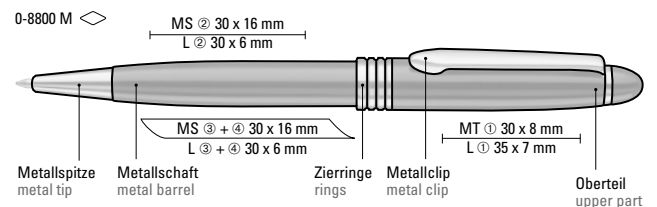

Werbeschlüssel

Schaft MS/L,  
Oberteil MT/L

0-8800 M: Metal twist ballpoint pen  
with glossy lacquered body in black.  
Metal clip, metal rings and metal tip  
gold-plated.

Advertising code

barrel MS/L,  
upper part MT/L