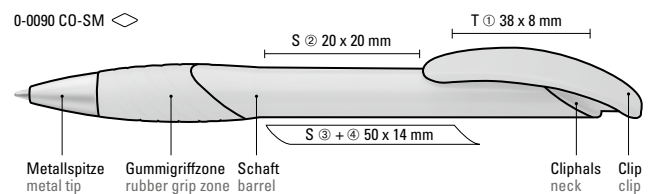

0-0090 (● 8-0855)

50-0301

50-7621

50-0340

50-0002

50-0428

50-0115

50-1665

0-0090 CO-SM (● 8-0855)

50-2925

50-0280

50-7621

50-0340

50-0002

50-0428

50-0115

50-1665

50-0326

● 8-0855

0-0090: Druckkugelschreiber mit gedeckt mattem Gehäuse, Bogenclipdrücker und Spitze in weiß, ergonomische, farbige Gummigriffzone.

0-0090 CO-SM: Druckkugelschreiber mit gedeckt glänzendem Gehäuse, Bogenclipdrücker, ergonomische Gummigriffzone und Metallspitze matt verchromt.

Werbeschlüssel

Schaft S, Clip T

0-0090: Retractable ballpoint pen with opaque matt housing, curved clip push-button and tip in white, ergonomic coloured rubber grip zone.

0-0090 CO-SM: Retractable ballpoint pen with opaque glossy housing, curved clip button, ergonomic coloured rubber grip zone and metal tip matt chrome plated.

Advertising code

barrel S, clip T