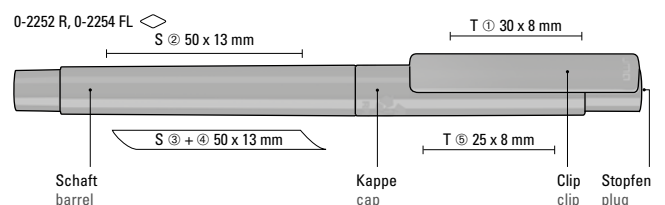

0-2252 R: Rollerball mit Gehäuse aus recyceltem PET-Material in gedeckt glänzend weiß oder schwarz. Stopfen in den 8 möglichen Schreibfarben.

0-2254 FL: Fineliner mit Gehäuse aus recyceltem PET-Material in gedeckt glänzend weiß oder schwarz. Stopfen in den 12 möglichen Schreibfarben.

Werbeschlüssel   Schaft S, Clip T,
Kappe T

The rPET material, which is produced in Europe from recycled PET bottles, is suitable for a durable and sustainable advertisement. Thanks to the European and ClimatePartner-certified production, the uma RECYCLED PET PEN PRO makes an additional sustainable contribution to the protection of the environment.

0-2252 R: Rollerball with opaque glossy housing in white or black made from recycled PET material. Plug in 8 possible writing colours.

0-2254 FL: Fineliner with opaque glossy housing in white or black made from recycled PET material. Plug in 12 possible writing colours.

Advertising code   barrel S, clip T,
cap T

0-2252 R

0-2254 FL

0-2252 R

57-0002

57-0001

Tintenleitsystem/ink flow system

57-0298

57-0662

57-0200

57-0361

57-0002

57-2607

57-0233

57-0021

0-2254 FL

57-0002

57-0001

Tintenleitsystem/ink flow system

57-0298

57-0662

57-0200

57-7492

57-0361

57-0002

57-7527

57-0012

57-2607

57-0233

57-0021

57-0478