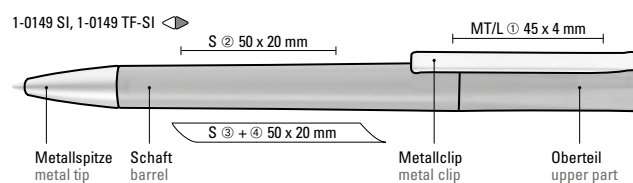

1-0149 SI (●● 8-0855)

01-0002

01-0001

●● 8-0855

1-0149 TF-SI (●● 8-0856)

01-2747

01-0199

01-0336

01-0425

01-WG01

01-0116

01-0268

01-0227

01-0151

●● 8-0856

Mix n' Match: Alle Teile können farblich frei kombiniert werden.

1-0149 SI: Drehkugelschreiber mit gedecktem mattem Gehäuse, schwere Metallspitze und Metallclip matt verchromt.

1-0149 TF-SI: Drehkugelschreiber mit transparent gefrostetem Gehäuse, schwere Metallspitze und Metallclip matt verchromt.

Werbeschlüssel Schaft S ○, Clip MT/L

Mix n' Match: All parts can be colour-combined freely.

1-0149 SI: Twist ballpoint pen with opaque matt housing, heavy metal tip and metal clip matt chrome plated.

1-0149 TF-SI: Twist ballpoint pen with transparent frosted housing, heavy metal tip and metal clip matt chrome plated.

Advertising code barrel S ○, clip MT/L