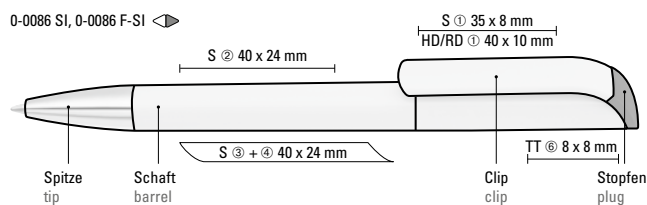

Mix n' Match: Ab 2.000 Stück kann das Modell farblich kombiniert werden.

0-0086 SI: Drehkugelschreiber mit gedeckt glänzendem Gehäuse in weiß, farbig glänzendem Stopfen und Spitze glanzverchromt.

0-0086 F-SI: Drehkugelschreiber mit gedeckt mattem Gehäuse in weiß, farbig glänzendem Stopfen und Spitze silber matt.

Preis/Stück 0-0086 SI	0,85 €
Preis/Stück 0-0086 F-SI	0,85 €
Menge	1.000 Stück
Werbeschlüssel	Schaft S, Clip S/HD/RD, Stopfen TT

Mix n' Match: From 2,000 pieces, you can choose any colour combination.

0-0086 SI: Twist ballpoint pen with opaque glossy housing in white, coloured plug and tip chrome plated.

0-0086 F-SI: Twist ballpoint pen with opaque matt housing in white, coloured plug and tip silver matt.

Price/piece 0-0086 SI	0.85 €
Price/piece 0-0086 F-SI	0.85 €
Quantity	1,000 pieces
Advertising code	barrel S, clip S/HD/RD, plug TT

0-0086 SI, 0-0086 F-SI