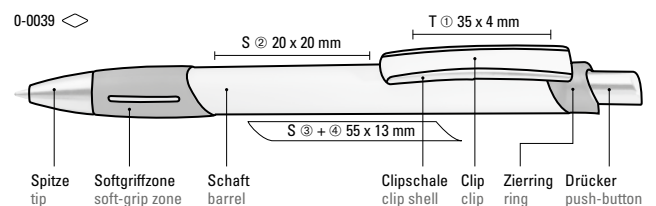

STRIPE
0-0039

LOOK grip SI
0-0122 SI

LOOK grip transparent SI
0-0122 T-SI

Farb-Code/Minen
Colour code/Refills

0-0039 (● 8-0875)

● 8-0875

0-0122 SI (● 8-0855)

● 8-0855

0-0122 T-SI (● 8-0856)

● 8-0856

0-0039: Druckkugelschreiber mit gedeckt weißem Gehäuse, transparent gefrosteter Gummigriffzone, Zierring und Clipschale.

0-0122 SI: Druckkugelschreiber mit gedeckt glänzendem Gehäuse, Gummigriffzone und schwerer Metallspitze glanzverchromt.

0-0122 T-SI: Druckkugelschreiber mit transparent glänzendem Gehäuse, Gummigriffzone und schwerer Metallspitze glanzverchromt.

Preis/Stück 0-0039	0,36 €
Preis/Stück 0-0122 SI	0,73 €
Preis/Stück 0-0122 T-SI	0,73 €
Menge	1.000 Stück
Werbeschlüssel	Schaft S, Clip T

0-0039: Retractable ballpoint pen with opaque housing in white, transparent frosted rubber grip zone, decorative ring and clip shell.

0-0122 SI: Retractable ballpoint pen with opaque glossy housing, rubber grip zone and heavy metal tip chrome plated.

0-0122 T-SI: Retractable ballpoint pen with transparent housing, rubber grip zone and heavy metal tip chrome plated.

Price/piece 0-0039	0.36 €
Price/piece 0-0122 SI	0.73 €
Price/piece 0-0122 T-SI	0.73 €
Quantity	1,000 pieces
Advertising code	barrel S, clip T