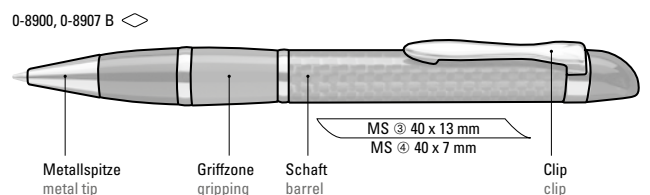

GALILEO C
0-8940 C

NOBILIS
0-8900

NOBILIS B
0-8907 B

Farb-Code/Minen
Colour code/Refills

0-8940 C (● 8-0888)

61-0002

0-8900 (● 8-0888)

0-8907 B (0,7mm)

52-2756

52-0187

52-0376

52-0349

52-0002

52-0137

52-2603

52-0234

52-0021

● 8-0888

Die Modelle eignen sich für eine Hochglanzlasergravur in Silber. Siehe Seite 304.

The models are suitable for high gloss laser engraving in silver. See page 304.

0-8940 C: Carbonfaser Metalldrehkugelschreiber mit zwei eingelassenen silbernen Ringen und Kappe in schwarz. Metallbeschlagteile glanzverchromt.

0-8900: Edler Carbonfaser Metalldrehkugelschreiber mit farbiger Griffzone, flexiblem Metallclip, Metallzierring und Metallspitze glanzverchromt.

0-8907 B: Edler Carbonfaser Metalldrehbleistift (0,7mm) mit farbiger Griffzone, flexiblem Metallclip, Metallzierring und Metallspitze glanzverchromt.

Werbeschlüssel 0-8940 C
Schaft MS, Kappe MT/L

Werbeschlüssel 0-8900   Schaft MS

Werbeschlüssel 0-8907 B   Schaft MS

0-8940 C: Carbon fibre metal twist ballpoint pen with two recessed silver rings and cap in black. Metal fittings chrome plated.

0-8900: Carbon fibre metal twist ballpoint pen with coloured grip zone, flexible metal clip, metal ring and metal tip chrome plated.

0-8907 B: Carbon fibre metal twist pencil (0.7mm) with coloured grip zone, flexible metal clip, metal ring and metal tip chrome plated.

Advertising code 0-8940 C
barrel MS, cap MT/L

Advertising code 0-8900   barrel MS

Advertising code 0-8907 B   barrel MS