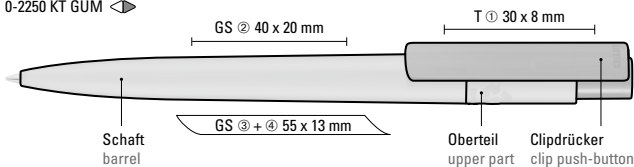

0-2250 KT GUM ◀

Mix n' Match: Ab 2.000 Stück kann das Modell farblich kombiniert werden.

0-2250 KT GUM: Druckkugelschreiber mit gummiertem Gehäuse aus recyceltem PET-Material mit transparent glänzendem Clip.

Werbeschlüssel

Mix n' Match: From 2,000 pieces, you can choose any colour combination.

0-2250 KT GUM: Retractable ballpoint pen with softtouch housing made from recycled PET material with transparent clip.

Schaft GS, Clip T

Advertising code

barrel GS, clip T