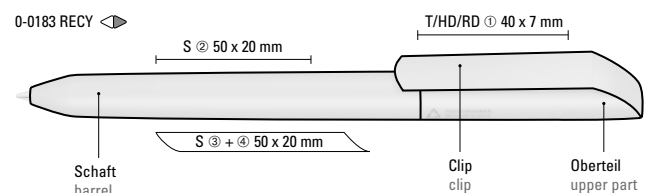

Aufgrund der Besonderheit des Materials (Post-Consumer Recycled Plastic) sind produktionstechnische Farbschwankungen gegeben.

Due to the special nature of the material (post-consumer recycled plastic) colour variations may occur during the production process.

Das Modell ist mit dem Recyclingzeichen gekennzeichnet. Dank der europäischen und ClimatePartner-zertifizierten Produktion leistet der uma VANE RECY einen zusätzlichen nachhaltigen Beitrag zur Schonung der Umwelt.

Mix n' Match: Ab 2.000 Stück kann das Modell farblich kombiniert werden.

0-0183 RECY: Drehkugelschreiber mit gedeckt mattem Gehäuse und Clip aus 100% recyceltem Post-Consumer-Kunststoff.

Werbeschlüssel Schaft S, Clip T/HD/RD

The model is labelled with the recycling mark. Thanks to the European and ClimatePartner-certified production, the uma VANE RECY makes an additional sustainable contribution to the protection of the environment.

Mix n' Match: From 2,000 pieces, you can choose any colour combination.

0-0183 RECY: Twist ballpoint pen with opaque matt housing and clip made from 100% recycled post-consumer plastic.

Advertising code barrel S, clip T/HD/RD

ClimatePartner
zertifiziertes Produkt
climate-id.com/DIPVA4