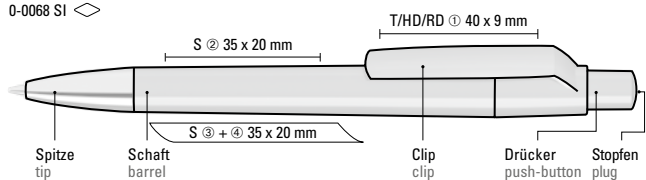

0-0068 SI (● 8-0855)

0-0068 SI ◊

0-0068 SI: Druckkugelschreiber mit gedeckt glänzendem Gehäuse, Clip, Drücker und Stopfen. Spitze glanzverchromt.

Preis/Stück 0,99 €
Menge 1.000 Stück
Werbeschlüssel Schaft S, Clip T/HD/RD

0-0068 SI: Retractable ballpoint pen with opaque glossy housing, clip, push-button and plug. Tip chrome plated.

Price/piece 0.99 €
Quantity 1,000 pieces
Advertising code barrel S, clip T/HD/RD