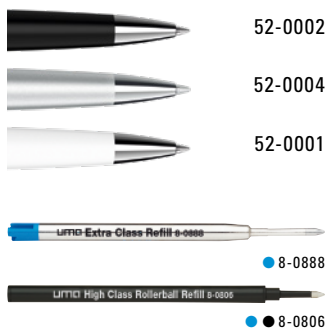

Farb-Code/Minen
Colour code/Refills

SOUL
0-9940

SOUL R
0-9942 R

225

0-9940 (● 8-0888)
0-9942 R (● 8-0806)

SOUL