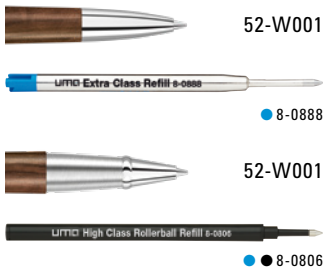

0-9370 (● 8-0888)
0-9372 R (● 8-0806)