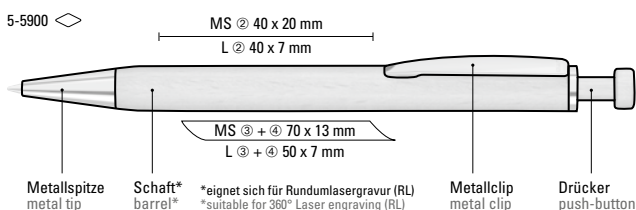

Dank der ClimatePartner-zertifizierten Produktion leisten der uma TREE und LEAF einen zusätzlichen nachhaltigen Beitrag zur Schonung der Umwelt.

5-5400: Holz-Druckkugelschreiber mit Holzdrücker, Metallclip und Metallspitze glanzverchromt. Schaft und Drücker aus schutzlackiertem PEFC-zertifiziertem Buchenholz.

5-5900: Holz-Druckkugelschreiber mit Holzdrücker, Metallclip und Metallspitze glanzverchromt. Schaft und Drücker aus schutzlackiertem FSC®-zertifiziertem Buchenholz.

Thanks to the ClimatePartner-certified production, the uma TREE and LEAF make an additional sustainable contribution to the protection of the environment.

5-5400: Wooden retractable ballpoint pen with wooden push-button, metal clip and metal tip chrome plated. Barrel and push-button made from PEFC-certified beechwood with protective varnish coating.

5-5900: Wooden retractable ballpoint pen with wooden push-button, metal clip and metal tip chrome plated. Barrel and push-button made from FSC® certified beechwood with protective varnish coating.

Werbeschlüssel

Schaft MS/L/RL

Advertising code

barrel MS/L/RL