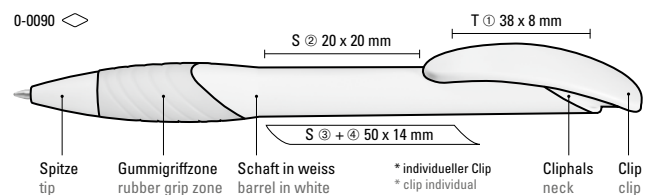

0-0090 (● 8-0855)

50-0301

50-7621

50-0340

50-0002

50-0428

50-0115

50-1665

0-0090 CO-SM (● 8-0855)

50-2925

50-0280

50-7621

50-0340

50-0002

50-0428

50-0115

50-1665

50-0326

● 8-0855

0-0090: Druckkugelschreiber mit gedeckt mattem Gehäuse, Bogenclipdrücker und Spitze in weiß, ergonomische, farbige Gummigriffzone.

0-0090 CO-SM: Druckkugelschreiber mit gedeckt glänzendem Gehäuse, Bogenclipdrücker, ergonomische Gummigriffzone und Metallspitze matt verchromt.

Werbeschlüssel

Schaft S, Clip T

0-0090: Retractable ballpoint pen with opaque matt housing, curved clip push-button and tip in white, ergonomic coloured rubber grip zone.

0-0090 CO-SM: Retractable ballpoint pen with opaque glossy housing, curved clip button, ergonomic coloured rubber grip zone and metal tip matt chrome plated.

Advertising code

barrel S, clip T