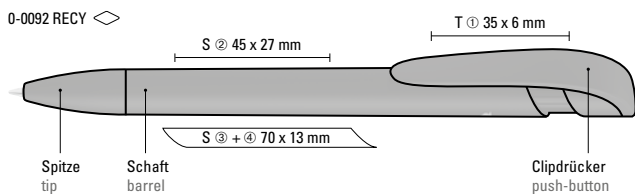

0-0092 RECY: Druckkugelschreiber mit gedeckt mattem Gehäuse, breitem Bogenclipdrücker und Spitze aus recyceltem Kunststoff.

0-0092 RECY: Retractable ballpoint pen with opaque matt housing, wide curved clip button and tip made from recycled plastic.

Werbeschlüssel Schaft S ◊, Clip T

Advertising code barrel S ◊, clip T