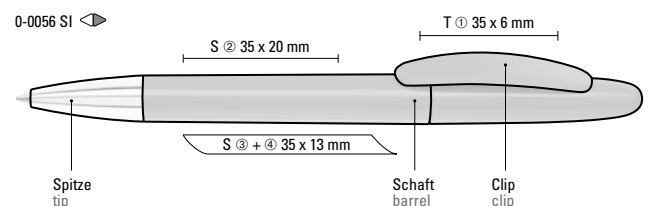

Mix n' Match: Ab 2.000 Stück kann das Modell farblich kombiniert werden.

0-0056 SI: Drehkugelschreiber mit gedeckt glänzendem Gehäuse und Spitze glanzverchromt.

0-0056 M-SI: Drehkugelschreiber mit gedeckt glänzendem Gehäuse, Metallclip und Spitze glanzverchromt.

Preis/Stück 0-0056 SI	0,85 €
Menge	1.000 Stück
Werbeschlüssel	Schaft S, Clip T
Preis/Stück 0-0056 M-SI	1,19 €
Menge	1.000 Stück
Werbeschlüssel	Schaft S, Clip MT/L

Mix n' Match: From 2,000 pieces, you can choose any colour combination.

0-0056 SI: Twist ballpoint pen with opaque glossy housing and tip chrome plated.

0-0056 M-SI: Twist ballpoint pen with opaque glossy housing, metal clip and tip chrome plated.

Price/piece 0-0056 SI	0.85 €
Quantity	1,000 pieces
Advertising code	barrel S, clip T
Price/piece 0-0056 M-SI	1.19 €
Quantity	1,000 pieces
Advertising code	barrel S, clip MT/L