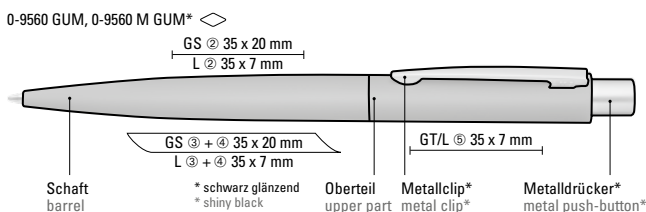

0-9560 GUM: Metall-Druckkugelschreiber mit Softtouch-Gehäuse. Metallclip und Drücker matt verchromt.

0-9560 GUM: Metal retractable ballpoint pen with softtouch housing. Metal clip and push-button matt chromed.

0-9560 M GUM: Metall-Druckkugelschreiber mit Softtouch-Gehäuse. Metallclip und Drücker schwarz glänzend.

0-9560 M GUM: Metal retractable ballpoint pen with softtouch housing. Metal clip and push-button glossy black.

Werbeschlüssel

Schaft GS/L,
Oberteil GT/L

Advertising code

barrel GS/L,
upper part GT/L