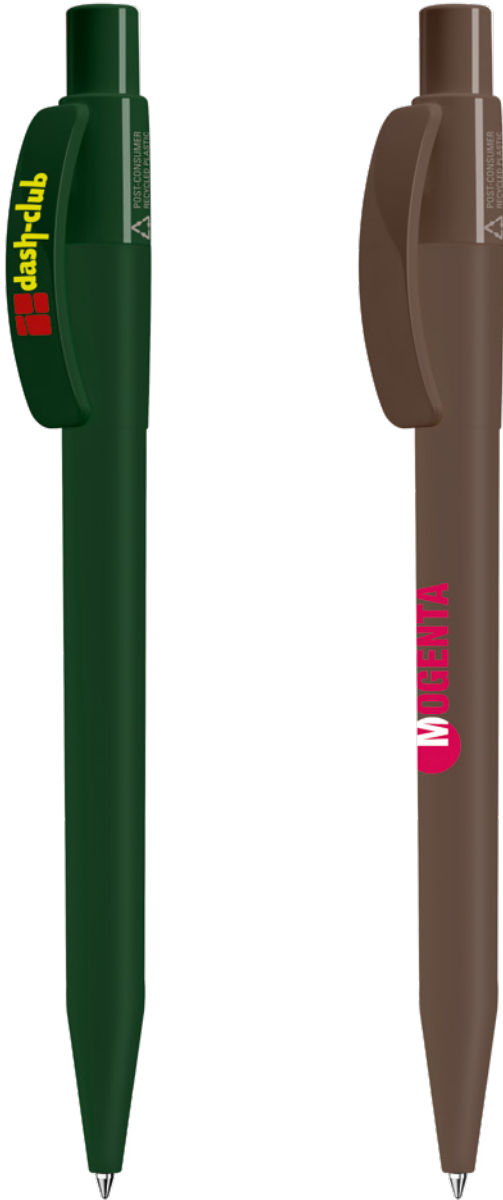

Drücker ABS
push-button ABS

- 32-2175
- 32-2147
- 32-0200
- 32-0348
- 32-0343
- 32-0002
- 32-0001
- 32-0468
- 32-0115
- 32-1585
- 32-0188

0-0017 RECY (● 8-0866)

- 32-0534
- 32-0350
- 32-0432
- 32-0425
- 32-0428
- 32-0001
- 32-0466
- 32-7532