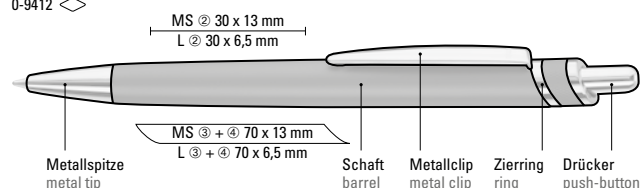

0-9412 ◊

0-9412: Metall-Druckkugelschreiber mit matt lackiertem Aluminiumschafft. Beschlagteile glanzverchromt.

0-9412: Metal retractable ballpoint pen with matt lacquered aluminium housing. Fittings chrome plated.