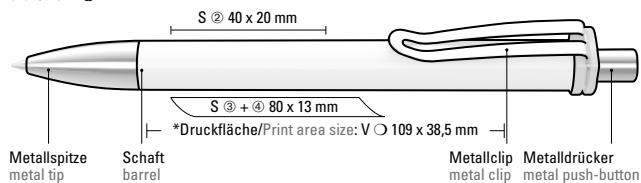

Die Modelle eignen sich für NFC-Technik.
The models are suitable for NFC technology.

0-0136 SI ◀