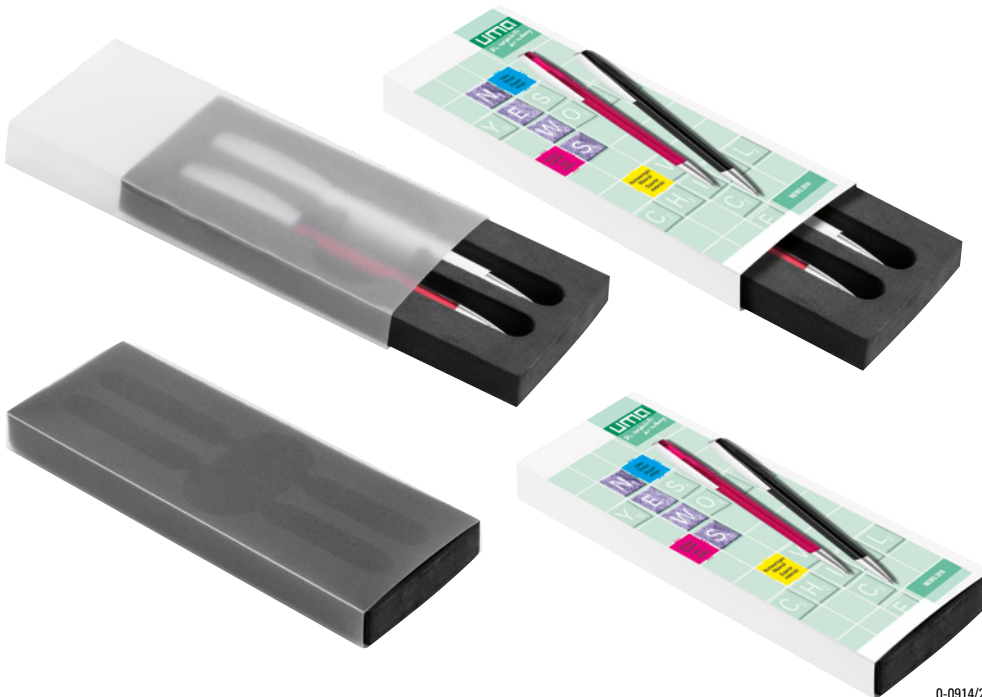

ETUI
0-0914/2

ETUI CI
0-0914/2 CI

BESCHREIBUNG
DESCRIPTION

0-0914/2: Etui mit EVA-Einlage für 2 Schreibgeräte mit transparent gefrostetem Kunststoffschuber.

0-0914/2 CI: Etui mit EVA-Einlage für 2 Schreibgeräte mit individuell gestaltbarem Kartonschuber.

Werbeschlüssel 0-0914/2

TT

Werbeschlüssel 0-0914/2 CI individuell

0-0914/2: Case with EVA inlay for two writing instruments with transparent frosted plastic slipcase.

0-0914/2 CI: Case with EVA inlay for two writing instruments with individual cardboard slipcase.

Advertising code 0-0914/2

TT

Advertising code 0-0914/2 CI individual