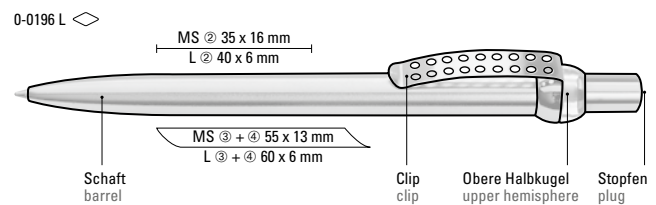

0-9440 (● 8-0883)

0-0196 L (●● 8-0866)

Die Modelle eignen sich für eine Lasergravur in grau. Siehe Seite 304.

The models are suitable for laser engraving in grey. See page 304.

0-9440: Metall-Druckkugelschreiber mit Schaft, Drücker, Clip und Spitze glanzverchromt. Gummigriffzone farbig.

0-0196 L: Metall-Druckkugelschreiber mit verchromtem und lackiertem Schaft. Obere Halbkugel und Stopfen farbig transparent. Gelochter Metallclip, Drücker und untere Halbkugel verchromt.

Werbeschlüssel 0-9440 Schaft MS/L, Clip L

Werbeschlüssel 0-0196 L Schaft MS/L

0-9440: Metal retractable ballpoint pen with housing, push-button, clip and tip chrome plated. Coloured rubber grip zone.

0-0196 L: Metal retractable ballpoint pen with chrome and lacquered barrel. Upper hemisphere and plug in transparent colour. Metal clip, push-button and lower hemisphere chrome plated.

Advertising code 0-9440 barrel MS/L, clip L

Advertising code 0-0196 L barrel MS/L