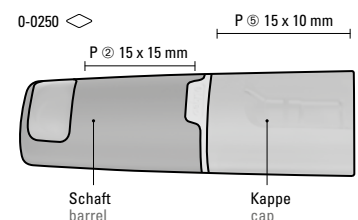

0-0250: Flüssig-Textmarker MINI mit schwarzem Schaft und transparenter Kappe in Schreibfarbe. Ohne Pumpen oder Anstechen sofort einsatzfähig, umweltfreundlicher, längere Schreibdauer und höhere Leuchtkraft als herkömmliche Textmarker.

0-0250/4: Flüssig-Textmarkerset bestehend aus 4 LIQEO HIGHLIGHTER MINI in einer klar transparenten Kunststoffverpackung. Standardfarben der Textmarker in gelb, grün, magenta und blau. Optional wählbare Textmarkerfarben: orange und violett.

Werbeschlüssel 0-0250 Schaft P,
Kappe P

Werbeschlüssel 0-0250/4 Highlighter P,
Etuis TT/HD

0-0250: Liquid highlighter MINI with black barrel and transparent cap in writing colour. Writes longer and more intensive as conventional highlighter, is without pumping or tapping operational immediately, supported in this way the sustainability concept.

0-0250/4: Liquid highlighter set consisting of 4 LIQEO HIGHLIGHTERS MINI in clear transparent plastic packaging. Standard colours for highlighters are yellow, green, pink and blue. Optional colours orange and purple can be chosen.

Advertising code 0-0250 barrel P, cap P

Advertising code 0-0250/4 highlighter P,
cases TT/HD