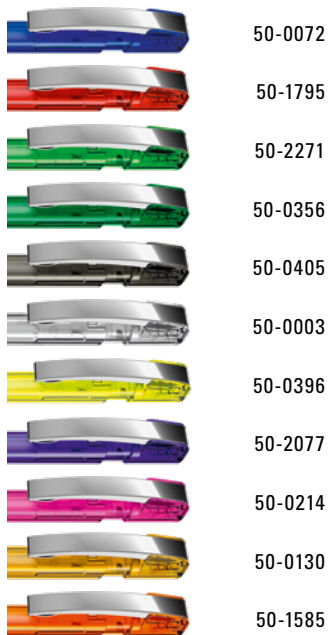

0-0125 TM (● 8-0856)
0-0125 TM-SI (● 8-0856)

0-0125 TM: Druckkugelschreiber mit transparent glänzendem Gehäuse und flexiblem Metallclip glanzverchromt.

0-0125 TM-SI: Druckkugelschreiber mit transparent glänzendem Gehäuse, flexiblem Metallclip und schwerer Metallspitze glanzverchromt.

Werbeschlüssel Schaft S, Clip MT/L

0-0125 TM: Retractable ballpoint pen with transparent glossy housing and flexible metal clip chrome plated.

0-0125 TM-SI: Retractable ballpoint pen with transparent glossy housing, flexible metal clip and heavy metal tip chrome plated.

Advertising code barrel S, clip MT/L