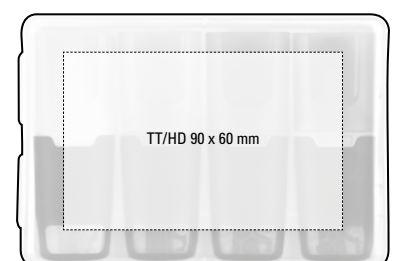

LIQEO HIGHLIGHTER MINI
0-0250

LIQEO HIGHLIGHTER MINI 4er SET
0-0250/4

Farb-Code/Minen
Colour code/Refills

0-0250

50-0801

50-0802

50-0930

50-0814

50-0806

50-0804

Kombinieren Sie Ihr Set mit
Ihren Highlighter-Wunschfarben.

Configure your set with your
highlighter colours.

uma LIQEO - die Highlighter-Neuheit!

Neues Flüssigtintenleitsystem - Bessere Schreibqualität -

Höhere Leuchtkraft - Längere Schreibdauer -

Umweltfreundlicher - Produziert nach EN-71, ASTM D-4236

uma LIQEO - the highlighter novelty!

New liquid ink delivery system - Better writing quality -

Greater luminance - Longer writing time - Ecologically

superior - Produced in acc. with EN-71, ASTM D-4236

0-0250: Flüssig-Textmarker MINI mit schwarzem Schaft und transparenter Kappe in Schreibfarbe. Ohne Pumpen oder Anstechen sofort einsatzfähig, umweltfreundlicher, längere Schreibdauer und höhere Leuchtkraft als herkömmliche Textmarker.

0-0250/4: Flüssig-Textmarkerset bestehend aus 4 LIQEO HIGHLIGHTER MINI in einer klar transparenten Kunststoffverpackung. Standardfarben der Textmarker in gelb, grün, magenta und blau. Optional wählbare Textmarkerfarben: orange und violett.

Werbeschlüssel 0-0250 Schaft P,
Kappe P

Werbeschlüssel 0-0250/4 Highlighter P,
Etuis TT/HD

0-0250: Liquid highlighter MINI with black barrel and transparent cap in writing colour. Writes longer and more intensive as conventional highlighter, is without pumping or tapping operational immediately, supported in this way the sustainability concept.

0-0250/4: Liquid highlighter set consisting of 4 LIQEO HIGHLIGHTERS MINI in clear transparent plastic packaging. Standard colours for highlighters are yellow, green, pink and blue. Optional colours orange and purple can be chosen.