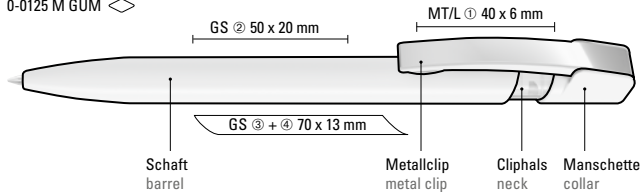

UMA®
PRIME

UMA®
PRIME

0-0125 M GUM ◊