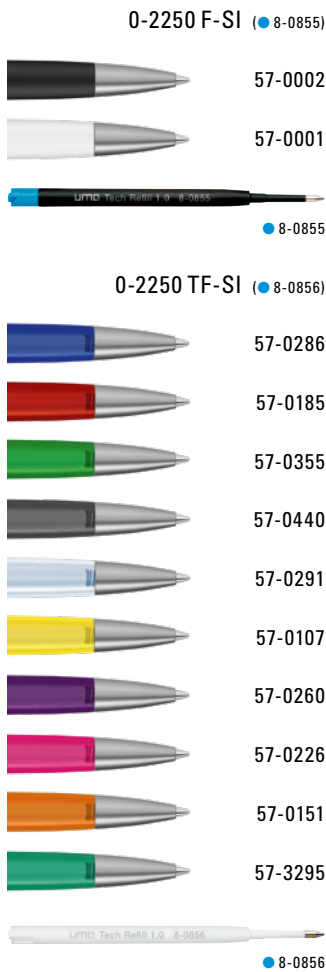

Aufgrund der Besonderheiten des Materials (recyceltes PET-Material) sind produktionstechnische Farbschwankungen gegeben.

Due to the special nature of the material (recycled PET material) production-related variations are possible.