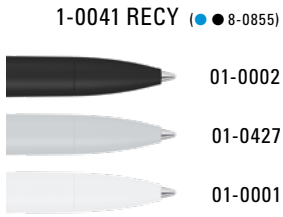

Aufgrund der Besonderheit des Materials (Post-Consumer Recycled Plastic) sind produktionstechnische Farbschwankungen gegeben.

Due to the special nature of the material (post-consumer recycled plastic) colour variations may occur during the production process.

umaBlackForest
Pens

Die Modelle sind mit dem Recyclingzeichen gekennzeichnet. Dank der ClimatePartner-zertifizierten Produktion leisten der uma CETA RECY und ULTIMATE SI RECY einen zusätzlichen nachhaltigen Beitrag zur Schonung der Umwelt.

The models are labelled with the recycling mark. Thanks to the ClimatePartner-certified production, the uma CETA RECY and ULTIMATE SI RECY makes an additional sustainable contribution to the protection of the environment.

1-0041 RECY: Drehkugelschreiber mit gedeckt mattem Gehäuse aus 100% recyceltem Post-Consumer-Kunststoff.

1-0041 RECY: Twist ballpoint pen with opaque matt housing made from 100% recycled post-consumer plastic.

1-0048 SI RECY: Drehkugelschreiber mit gedeckt mattem Gehäuse aus 100% recyceltem Post-Consumer-Kunststoff. Metallspitze matt verchromt. Stopfen optional in verschiedenen matt gedeckten Farben oder silber (Standard ABS) erhältlich.

1-0048 SI RECY: Twist ballpoint pen with opaque matt housing made from 100% recycled post-consumer plastic. Metal tip matt chromed. Plugs optionally available in various matt colours or silver (standard ABS).

Werbeschlüssel 1-0041 RECY
Schaft S ○, Clip T

Advertising code 1-0041 RECY
barrel S ○, clip T

Werbeschlüssel 1-0048 SI RECY
Schaft S ○, Clip T/HD/RD

Advertising code 1-0048 SI RECY
barrel S ○, clip T/HD/RD