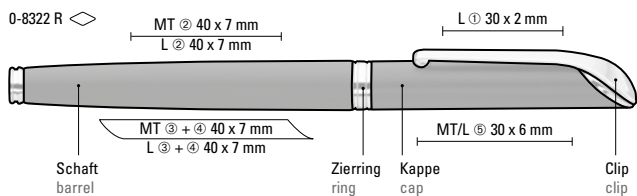

0-8320: Metall-Drehkugelschreiber mit matter Oberfläche. Metallbeschlagteile glanzverchromt.

0-8322 R: Metall-Rollerball mit matter Oberfläche. Metallbeschlagteile glanzverchromt.

Werbeschlüssel 0-8320 Schaft MS/L, Clip L, Oberteil MT/L

Werbeschlüssel 0-8322 R Schaft MT/L, Clip L, Kappe MT/L

0-8320: Metal twist ballpoint pen with matt housing. Metal fittings chrome plated.

0-8322 R: Metal rollerball with matt housing. Metal fittings chrome plated.

Advertising code 0-8320 barrel MS/L, clip L, upper part MT/L

Advertising code 0-8322 R barrel MT/L, clip L, cap MT/L