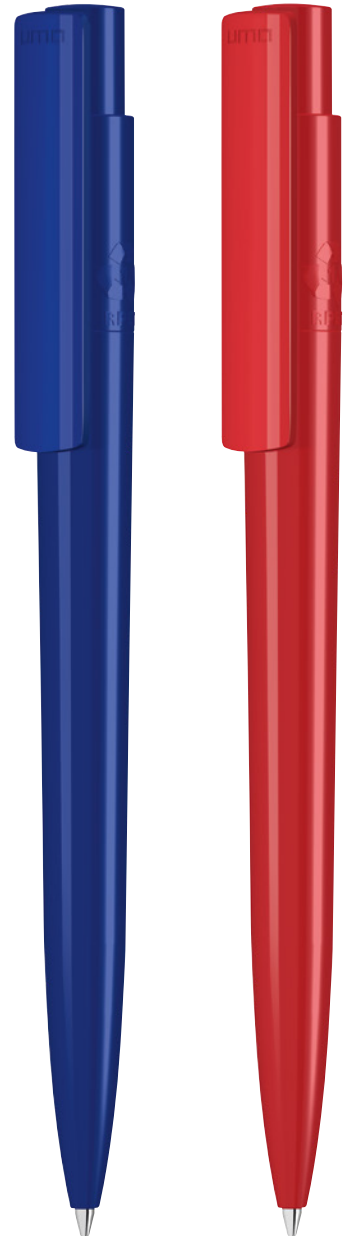

Wirkt gegen Corona - Viren

Das aus recycelten PET-Flaschen in Europa hergestellte rPET-Material eignet sich für langlebigen und nachhaltigen Werbeeinsatz. Der uma RECYCLED PET PEN PRO antibacterial bietet gleichzeitig mehrere Verkaufsargumente: recycelt, umweltverträglich, ClimatePartner-zertifiziert, antibakteriell und antiviral.

The rPET material, which is produced in Europe from recycled PET bottles, is suitable for a durable and sustainable advertisement. The uma RECYCLED PET PEN PRO antibacterial offers several sales arguments: recycled, environmentally friendly, ClimatePartner-certified, antibacterial and antiviral.

Mix n' Match: Ab 2.000 Stück kann das Modell farblich kombiniert werden.

0-2250 ANTIBAC: Druckkugelschreiber aus recyceltem, antibakteriellem und antiviralem rPET in gedeckt glänzendem Gehäuse und Clip. Der nach ISO 22196 und ISO 21702 geprüfte antimikrobielle Zusatz verleiht dem rPET eine antibakterielle und antivirale Wirkung auch gegen Corona-Viren. Die Haftung und Ansiedlung von Bakterien oder Krankheitserregern auf der Oberfläche des Schreibgerätes wird um 99,99% verringert. Der in das rPET Material eingearbeitete antimikrobielle Zusatz kann nicht abgerieben oder abgegeben werden und wirkt über die gesamte Lebensdauer des Schreibgerätes. Eine dauerhafte Reduzierung von Krankheitserregern ist gegeben.

Mix n' Match: From 2,000 pieces, you can choose any colour combination.

0-2250 ANTIBAC: Retractable ballpoint pen made from recycled, antibacterial and antiviral recycled PET material with opaque glossy housing and clip. The ISO 22196 and ISO 21702 tested antimicrobial additive of silver ions gives the rPET material an antibacterial and antiviral effect that reduces the adhesion and settling of bacteria or pathogens on the surface of the writing instrument by 99.99%. The antimicrobial additive incorporated into the rPET material cannot be rubbed off or released and is effective over the entire life of the writing instrument. A permanent reduction of pathogens is given.