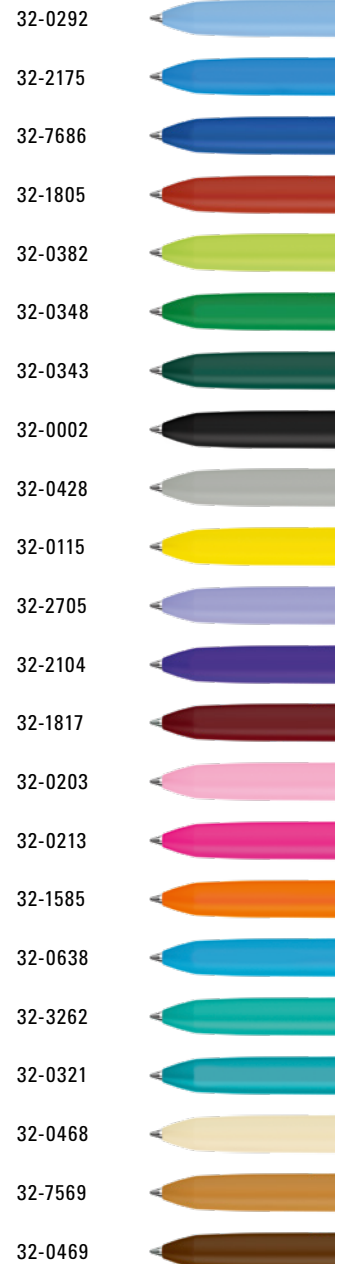

0-0184 GUM (● 8-0866)
0-0184 KG GUM (● 8-0866)