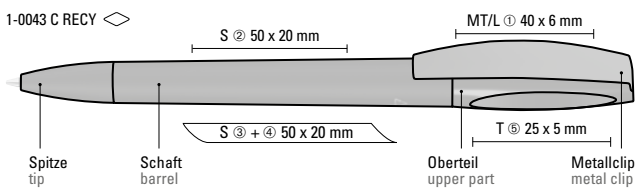

Das Modell ist mit dem Recyclingzeichen gekennzeichnet. Dank der ClimatePartner-zertifizierten Produktion leistet der uma CHILL C RECY einen zusätzlichen nachhaltigen Beitrag zur Schonung der Umwelt.

1-0043 C RECY: Drehkugelschreiber mit gedeckt mattem Gehäuse aus 100% recyceltem Post-Consumer-Kunststoff. Metallclip matt verchromt.

1-0043 C-SI RECY: Drehkugelschreiber mit gedeckt mattem Gehäuse aus 100% recyceltem Post-Consumer-Kunststoff. Metallclip und schwere Metallspitze matt verchromt.

Werbeschlüssel Schaft S, Clip MT/L, Oberteil T

The model is labelled with the recycling mark. Thanks to the ClimatePartner-certified production, the uma CHILL C RECY makes an additional sustainable contribution to the protection of the environment.

1-0043 C RECY: Twist ballpoint pen with opaque mat housing made from 100% recycled post-consumer plastic. Metal clip matt chromed.

1-0043 C-SI RECY: Twist ballpoint pen with opaque mat housing made from 100% recycled post-consumer plastic. Metal clip and heavy metal tip matt chromed.

Advertising code barrel S, clip MT/L, upper part T