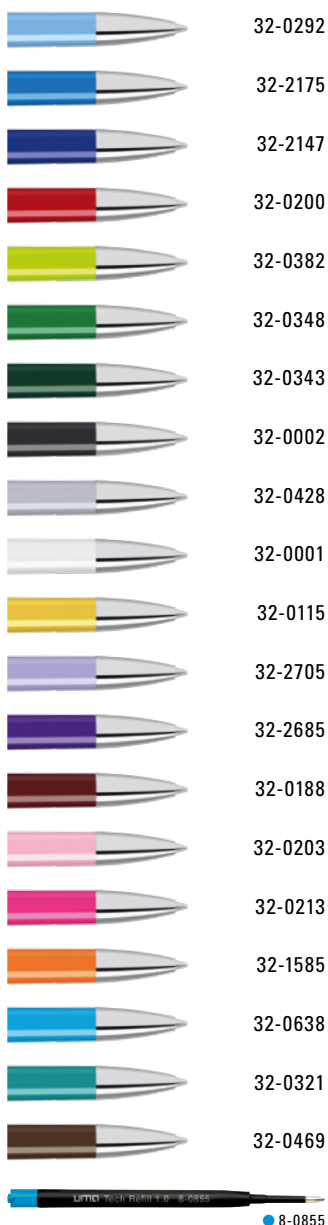

0-0068 SI (● 8-0855)