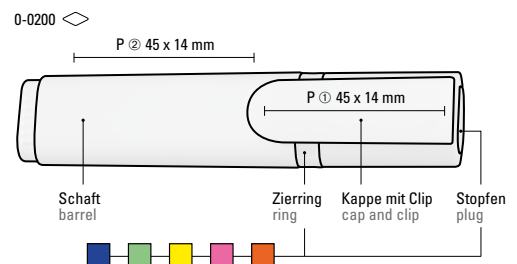

BESCHREIBUNG
DESCRIPTION

0-0200/2: Textmarker 2er-Set aus den Standardfarben in transparentem Stecketui.

Werbeschlüssel

Schaft P, Clip P

0-0200/2: Highlighter set of 2 from the standard colours in transparent slip in case.

Advertising code

barrel P, clip P