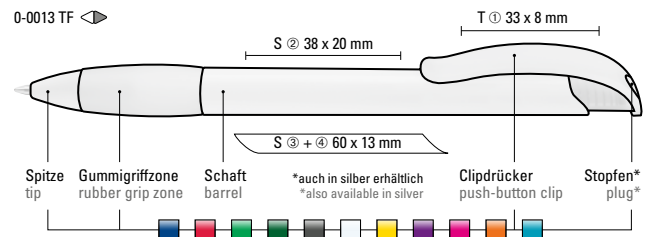

* nicht in weiß erhältlich
** silver metallic