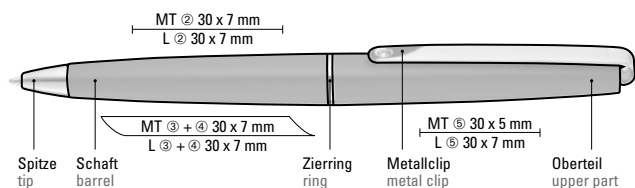

0-8370, 0-8370 M ◊

0-8372 R, 0-8372 MR ◊