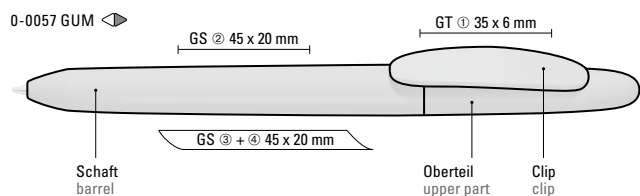

Mix n' Match: Ab 2.000 Stück kann das Modell farblich kombiniert werden.

0-0057 GUM: Drehkugelschreiber mit Softtouch-Gehäuse und Softtouch-Clip.

Preis/Stück	1,16 €
Menge	1.000 Stück
Werbeschlüssel	Schaft GS, Clip GT

Mix n' Match: From 2,000 pieces, you can choose any colour combination.

0-0057 GUM: Twist ballpoint pen with softtouch housing and softtouch clip.

Price/piece	1.16 €
Quantity	1,000 pieces
Advertising code	barrel GS, clip GT