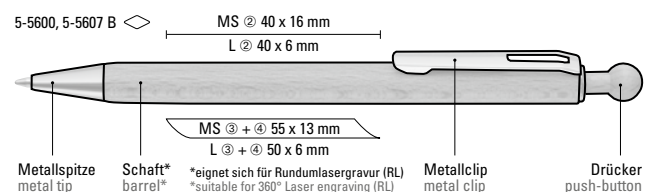

WOODY
5-5600

WOODY B
5-5607 B

Farb-Code/Minen
Colour code/Refills

5-5600 (● 8-0855)
5-5607 B (0,7mm)

05-W001

● 8-0855

Für diese uma Schreibgeräte aus Holz wird ausschließlich PEFC-zertifiziertes Buchenholz verwendet. Durch spezielle Bearbeitung des nachwachsenden Rohstoffs transportiert das Naturprodukt Ihre Werbebotschaft edel und formschön zum Kunden.

Der Naturstoff Holz variiert sowohl in der Farbigkeit des Holzes als auch in der Struktur (Maserung).

Only PEFC-certified beechwood is used for these uma writing utensils made of wood. Through special processing of the sustainable raw material, the natural product transports its advertising message in a refined and beautiful design to the customer.

Wood is a natural material with a great variety of colours and textures (grain effect).

Die Modelle eignen sich für eine Lasergravur.

The models are suitable for laser engraving.

Dank der ClimatePartner-zertifizierten Produktion leistet der uma WOODY einen zusätzlichen nachhaltigen Beitrag zur Schonung der Umwelt.

Thanks to the ClimatePartner-certified production, the uma WOODY makes an additional sustainable contribution to the protection of the environment.

5-5600: Holz-Druckkugelschreiber mit Holz-Kugeldrucker, Metallclip und Metallspitze silber glänzend. Schaft und Drucker aus schutzlackiertem PEFC-zertifiziertem Buchenholz.

5-5600: Wooden retractable ballpoint pen with wooden ball-button, metal clip and metal tip silver glossy. Barrel and push-button made from PEFC certified beechwood with protective varnish coating.

5-5607 B: Holz-Druckbleistift (0,7mm) mit Holz-Kugeldrucker, Metallclip und Metallspitze silber glänzend. Schaft und Drucker aus schutzlackiertem PEFC-zertifiziertem Buchenholz.