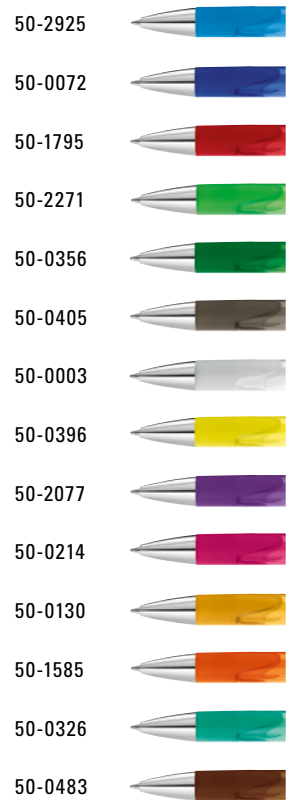

● 8-0855

0-0122 T-SI (● 8-0856)

● 8-0856

0-0039: Druckkugelschreiber mit gedeckt weißem Gehäuse, transparent gefrosteter Gummigriffzone, Zierring und Clipschale.

0-0122 SI: Druckkugelschreiber mit gedeckt glänzendem Gehäuse, Gummigriffzone und schwerer Metallspitze glanzverchromt.

0-0122 T-SI: Druckkugelschreiber mit transparent glänzendem Gehäuse, Gummigriffzone und schwerer Metallspitze glanzverchromt.

Preis/Stück 0-0039	0,36 €
Preis/Stück 0-0122 SI	0,73 €
Preis/Stück 0-0122 T-SI	0,73 €
Menge	1.000 Stück
Werbeschlüssel	Schaft S, Clip T

0-0039: Retractable ballpoint pen with opaque housing in white, transparent frosted rubber grip zone, decorative ring and clip shell.

0-0122 SI: Retractable ballpoint pen with opaque glossy housing, rubber grip zone and heavy metal tip chrome plated.

0-0122 T-SI: Retractable ballpoint pen with transparent housing, rubber grip zone and heavy metal tip chrome plated.

Price/piece 0-0039	0.36 €
Price/piece 0-0122 SI	0.73 €
Price/piece 0-0122 T-SI	0.73 €
Quantity	1,000 pieces
Advertising code	barrel S, clip T