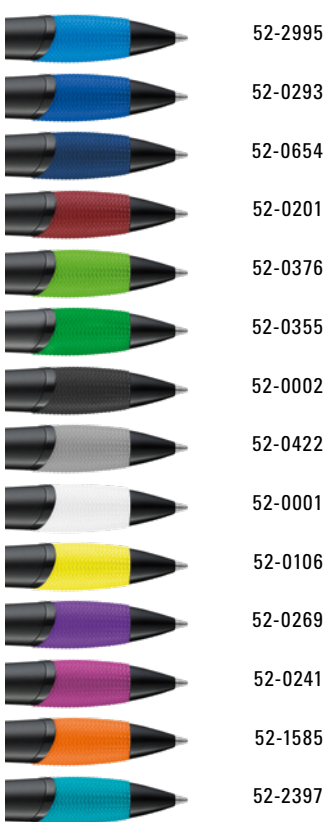

0-9900 M (● 8-0888)

Die Modelle eignen sich für Rundumlasergravur in Hochglanz.
The models are suitable for 360° laser engraving high gloss.