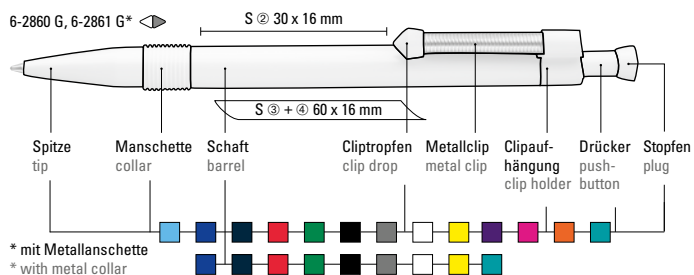

6-2860 G (●●8-0866)
6-2861 G (●●8-0866)

Mix n' Match: Alle Teile können farblich frei kombiniert werden.

6-2860 G: Druckkugelschreiber mit gedecktem Gehäuse und flexiblem und vernickeltem Metallfederclip.

6-2861 G: Druckkugelschreiber wie 6-2860 G, jedoch mit Metallmanschette als Griffzone.

Preis/Stück 6-2860 G
Preis/Stück 6-2861 G
Menge
Werbeschlüssel

0,83 €
0,83 €
1.000 Stück
Schaft S ○

Mix n' Match: All parts can be colour-combined freely.

6-2860 G: Retractable ballpoint pen with flexible, nickel-plated springy metal clip.

6-2861 G: Retractable ballpoint pen like 6-2860 G, but with metal-collar grip zone.

Price/piece 6-2860 G
Price/piece 6-2861 G
Quantity
Advertising code

0.83 €
0.83 €
1,000 pieces
barrel S ○