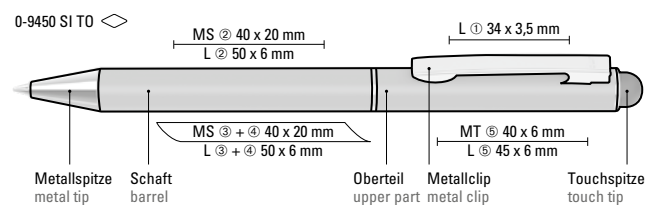

0-9450 SI TO (● 8-0855)

0-9452 SI R TO (● 8-0806)

58-2995

58-0293

58-0654

58-0201

58-0376

58-0355

58-0002

58-0422

58-0001

58-0106

58-0269

58-0241

58-1585

58-2397

58-0004

● 8-0855

● 8-0806

0-9450 SI TO: Metall-Drehkugelschreiber mit mattem Gehäuse. Metallclip und Metallspitze silber glänzend. Gummirtes Schaftende für die Touchscreensteuerung.

0-9452 SI R TO: Metall-Rollerball mit mattem Gehäuse. Metallclip und Zierring silber glänzend, Griffzone schwarz. Gummirtes Schaftende für die Touchscreensteuerung.

Werbeschlüssel 0-9450 SI TO
Schaft MS/L, Clip L,
Oberteil MT/L

Werbeschlüssel 0-9452 SI R TO
Schaft MT/L, Clip L,
Kappe MT/L

0-9450 SI TO: Metal twist ballpoint pen with matt housing. Metal clip and metal tip and push-button chrome plated. Black rubber ball with integrated touch screen control.

0-9452 SI R TO: Metal rollerball with matt housing. Metal clip and ring chrome plated, grip zone black. Black rubber ball with integrated touch screen control.

Advertising code 0-9450 SI TO
barrel MS/L, clip L,
upper part MT/L

Advertising code 0-9452 SI R TO
barrel MT/L, clip L,
cap MT/L