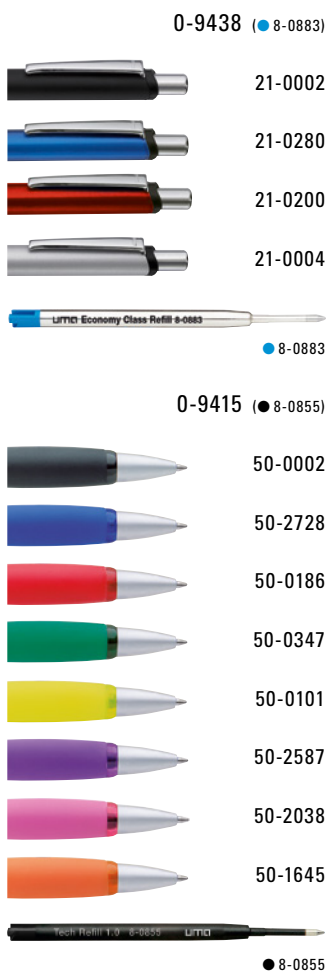

Das Modell 0-9438 eignet sich für eine Lasergravur in weiß. Siehe Seite 304.

The model 0-9438 is suitable for laser engraving in white. See page 304.