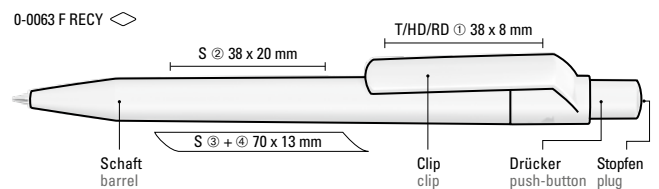

0-0063 F RECY (● 8-0866)

32-0292	
32-2175	
32-0200	
32-0382	
32-0348	
32-0002	
32-0001	
32-0115	
32-2685	
32-0213	
32-1585	
32-3262	
● 8-0866	

Aufgrund der Besonderheit des Materials (ABS Recycled Plastic) sind produktionstechnische Farbschwankungen gegeben.

Due to the special nature of the material (ABS recycled plastic) colour variations may occur during the production process.

Das Modell ist mit dem Recyclingzeichen gekennzeichnet. Dank der europäischen und ClimatePartner-zertifizierten Produktion leistet der uma ON TOP F RECY einen zusätzlichen nachhaltigen Beitrag zur Schonung der Umwelt.

0-0063 F RECY: Druckkugelschreiber mit gedeckt mattem Gehäuse, Clip, Drücker und Stopfen aus recyceltem ABS-Kunststoff.

Werbeschlüssel

Schaft S ◯,
Clip T/HD/RD

The model is labelled with the recycling mark. Thanks to the European and ClimatePartner-certified production, the uma ON TOP F RECY makes an additional sustainable contribution to the protection of the environment.

0-0063 F RECY: Retractable ballpoint pen with opaque matt housing, clip, push-button and plug made from recycled ABS plastic.

Advertising code

barrel S ◯,
clip T/HD/RD

ClimatePartner
zertifiziertes Produkt
climate-id.com/DIPVA4