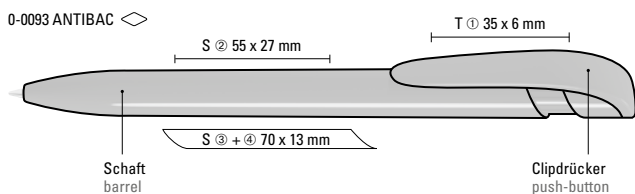

0-0093 ANTIBAC: Druckkugelschreiber mit gedeckt glänzendem, antibakteriellen Gehäuse und breitem Bogenclipdrücker. Der nach ISO 22196:2011 geprüfte antimikrobielle Zusatz aus Silberionen verleiht dem Kunststoff eine antibakterielle Wirkung, die eine Haftung und Ansiedlung von Bakterien oder Krankheitserregern auf der Oberfläche des Schreibgerätes um 99,99% verringert.

0-0093 ANTIBAC: Retractable ballpoint pen with opaque glossy antibacterial housing and wide curved clip button. The antimicrobial additive of silver ions, tested according to ISO 22196:2011, gives the plastic an antibacterial effect that reduces the adhesion and settling of bacteria or pathogens on the surface of the writing instrument by 99.99%.